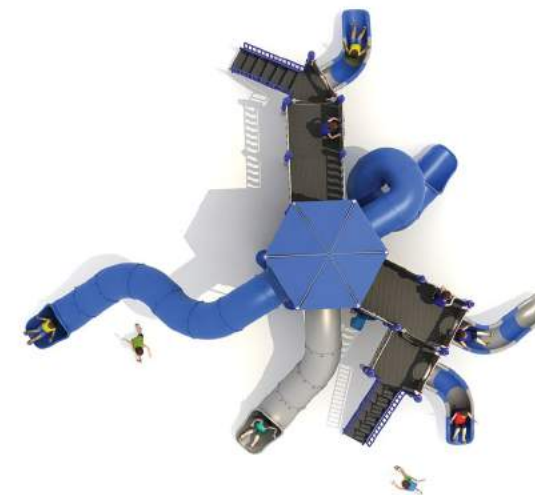

HX-PLAY 7010 ages 5-14

STANDARD STAINLESS STEEL POST 114mm
OPTION POWDER COATED STEEL POST 114mm

PANELS HPL COMPOSITE SHEET
SLIDE LLDPE ROTARY MOULDED POLYETHYLENE

USE ZONE: 1433 x 1417 cm
SIZE: 1022 x 1043 x 570 cm
Number of Users: 58
FREE FALL HEIGHT: 200 cm

Actual colors may differ slightly from the presented visualization.
For more information contact your dealer or Fux System team.