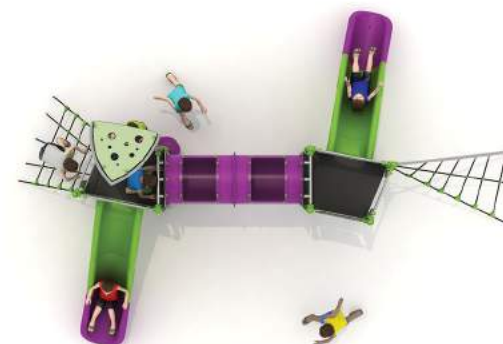

## TC-PLAY 8007 ages 5-14

STANDARD STAINLESS STEEL POST 60 mm  
OPTION POWDER COATED STEEL POST 60 mm

PANELS HPL COMPOSITE SHEET  
SLIDE LLDPE ROTARY MOULDED POLYETHYLENE

USE ZONE: 955 x 1013 cm  
SIZE: 545 x 715 x 350 cm  
Number of Users: 16  
FREE FALL HEIGHT: 120 cm