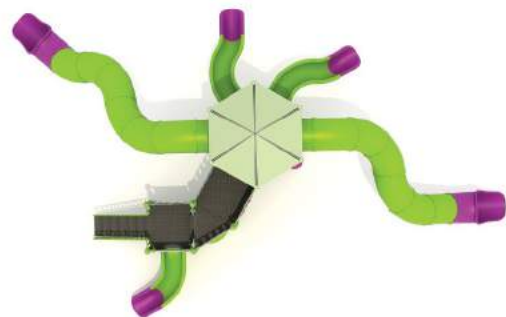

Colors in this configuration

TC-PLAY 7010 ages 5-14

STANDARD STAINLESS STEEL POST 114 mm
OPTION POWDER COATED STEEL POST 114 mm

PANELS HPL COMPOSITE SHEET
SLIDE LLDPE ROTARY MOULDED POLYETHYLENE

USE ZONE: 1584 x 1440 cm
SIZE: 1173 x 1062 x 600 cm
Number of Users: 58
FREE FALL HEIGHT: 240 cm

Actual colors may differ slightly from the presented visualization.
For more information contact your dealer or Fux System team.