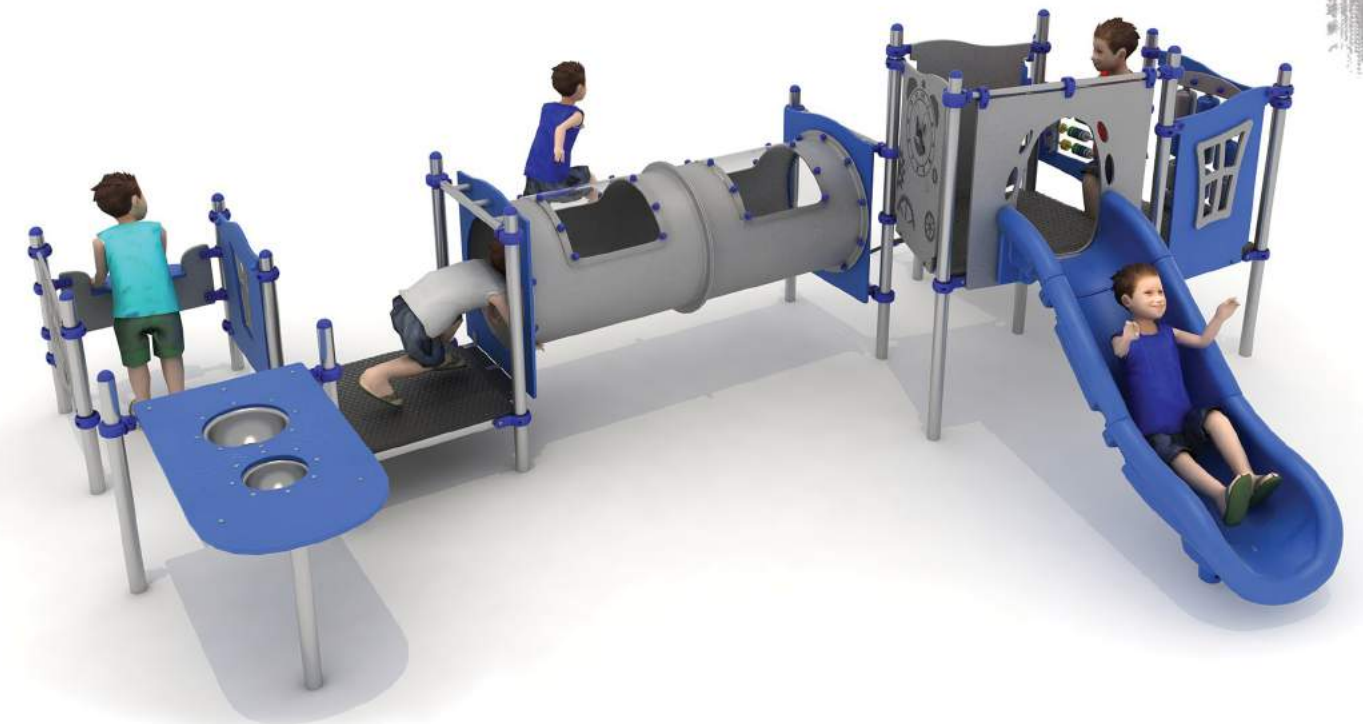

BL-PLAY 1539 ages 5-14

STANDARD STAINLESS STEEL POST 60mm
OPTION POWDER COATED STEEL POST 60mm

PANELS HDPE SHEET
SLIDE LLDPE ROTARY MOULDED POLYETHYLENE

USE ZONE: 805 x 819 cm
SIZE: 463 x 524 x 170 cm
Number of Users: 20
FREE FALL HEIGHT: 80 cm

Actual colors may differ slightly from the presented visualization.
For more information contact your dealer or Fux System team.