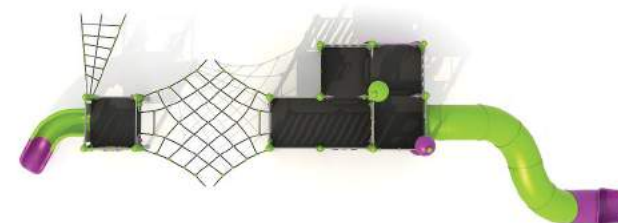

TRICOLORI PLAY

TC-PLAY 6026 ages 5-14

STANDARD STAINLESS STEEL POST 114 mm
OPTION POWDER COATED STEEL POST 114 mm

PANELS HPL COMPOSITE SHEET
SLIDE LLDPE ROTARY MOULDED POLYETHYLENE

USE ZONE: 1058 x 1118 cm
SIZE: 708 x 817 x 350 cm
Number of Users: 28
FREE FALL HEIGHT: 200 cm

Colors in this configuration

TC-PLAY 6027 ages 5-14

STANDARD STAINLESS STEEL POST 114 mm
OPTION POWDER COATED STEEL POST 114 mm

PANELS HPL COMPOSITE SHEET
SLIDE LLDPE ROTARY MOULDED POLYETHYLENE

USE ZONE: 798 x 1830 cm
SIZE: 498 x 1447 x 450 cm
Number of Users: 42
FREE FALL HEIGHT: 240 cm

PLAY SET AGES 5-14

Actual colors may differ slightly from the presented visualization.
For more information contact your dealer or Fux System team.