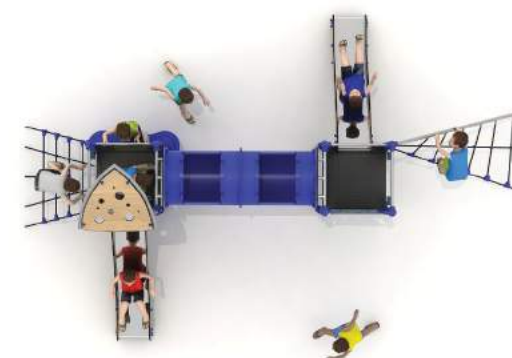

HEXO MINI PLAY

HX-PLAY 8006 ages 5-14

STANDARD STAINLESS STEEL POST 60mm
OPTION POWDER COATED STEEL POST 60mm

PANELS HPL COMPOSITE SHEET
SLIDE STAINLESS STEEL

USE ZONE: 565 x 1310 cm
SIZE: 265 x 913 x 350 cm
Number of Users: 21
FREE FALL HEIGHT: 180 cm

HX-PLAY 8007 ages 5-14

STANDARD STAINLESS STEEL POST 60mm
OPTION POWDER COATED STEEL POST 60mm

PANELS HPL COMPOSITE SHEET
SLIDE STAINLESS STEEL

USE ZONE: 916 x 965 cm
SIZE: 516 x 665 x 350 cm
Number of Users: 16
FREE FALL HEIGHT: 120 cm

Colors in this configuration

Actual colors may differ slightly from the presented visualization.
For more information contact your dealer or Fux System team.