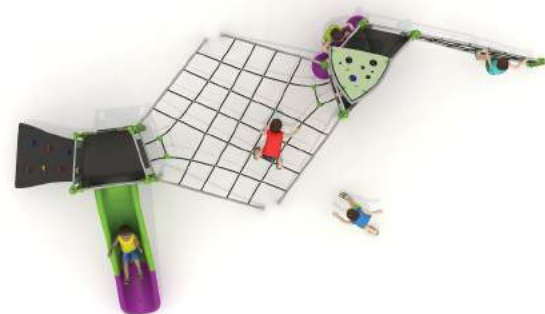

TRICOLORI MINI PLAY

TC-PLAY 8006 ages 5-14

STANDARD STAINLESS STEEL POST 60 mm
OPTION POWDER COATED STEEL POST 60 mm

PANELS HPL COMPOSITE SHEET
SLIDE LLDPE ROTARY MOULDED POLYETHYLENE

USE ZONE: 724 x 1148 cm
SIZE: 372 x 801 x 350 cm
Number of Users: 21
FREE FALL HEIGHT: 180 cm

Colors in this configuration

TC-PLAY 8007 ages 5-14

STANDARD STAINLESS STEEL POST 60 mm
OPTION POWDER COATED STEEL POST 60 mm

PANELS HPL COMPOSITE SHEET
SLIDE LLDPE ROTARY MOULDED POLYETHYLENE

USE ZONE: 955 x 1013 cm
SIZE: 545 x 715 x 350 cm
Number of Users: 16
FREE FALL HEIGHT: 120 cm