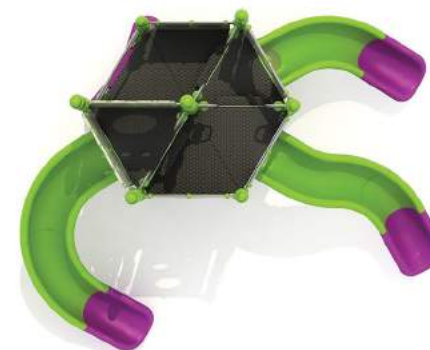

TC-PLAY 7005 ages 5-14

STANDARD STAINLESS STEEL POST 114 mm
OPTION POWDER COATED STEEL POST 114 mm

PANELS HPL COMPOSITE SHEET
SLIDE LLDPE ROTARY MOULDED POLYETHYLENE

USE ZONE: 753 x 841 cm
SIZE: 420 x 518 x 360 cm
Number of Users: 18
FREE FALL HEIGHT: 200 cm

Actual colors may differ slightly from the presented visualization.
For more information contact your dealer or Fux System team.