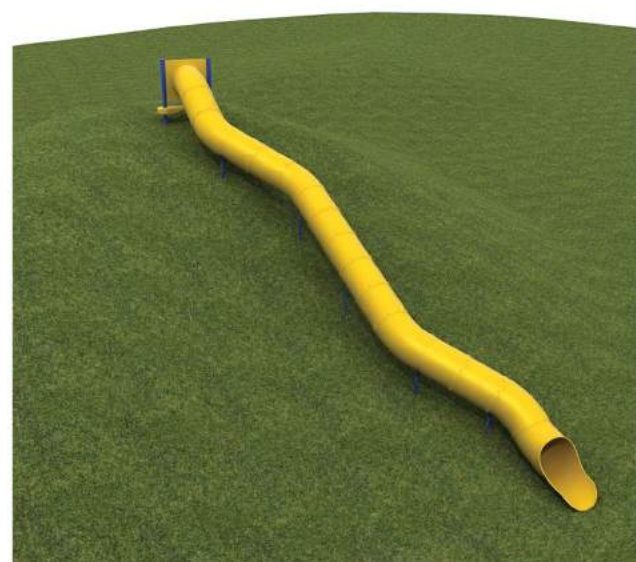

ACCESSORIES

ROTOMOULDDED SEATS