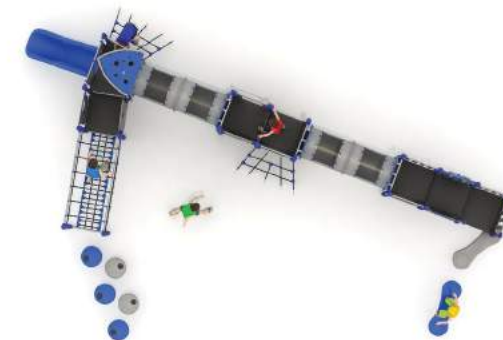

BL-PLAY 1603 ages 5-14

STANDARD STAINLESS STEEL POST 60mm
OPTION POWDER COATED STEEL POST 60mm

PANELS HDPE SHEET
SLIDE LLDPE ROTARY MOULDED POLYETHYLENE

USE ZONE: 998 x 1459 cm
SIZE: 694 x 1109 x 260 cm
Number of Users: 35
FREE FALL HEIGHT: 80 cm

PLAY SET AGES 5-14

Actual colors may differ slightly from the presented visualization.
For more information contact your dealer or Fux System team.