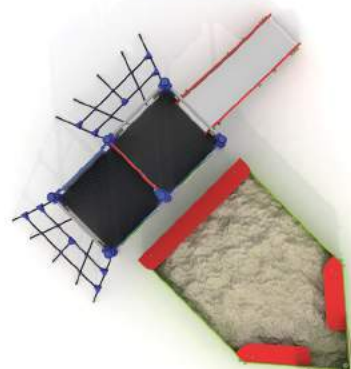

## CM-PLAY 1604 ages 5-14

STANDARD STAINLESS STEEL POST 60mm  
OPTION POWDER COATED STEEL POST 60mm

PANELS HDPE SHEET  
SLIDE STAINLESS STEEL

USE ZONE: 734 x 701 cm  
SIZE: 384 x 451 x 230 cm  
Number of Users: 16  
FREE FALL HEIGHT: 90 cm