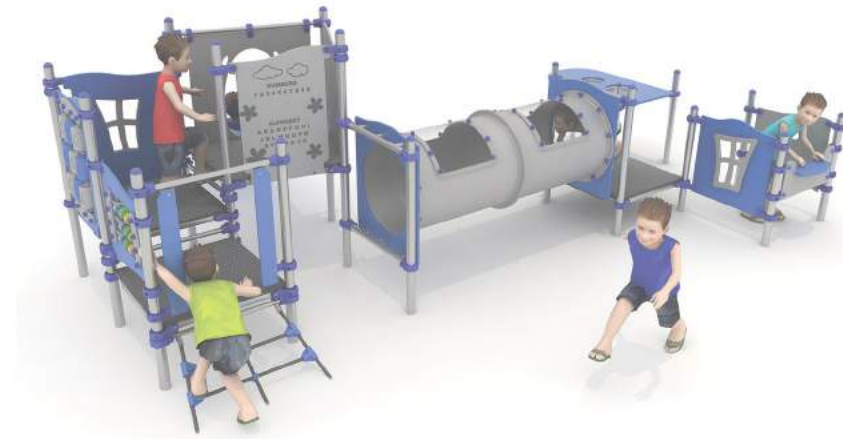

BL-PLAY 1539 ages 5-14

STANDARD STAINLESS STEEL POST 60mm
OPTION POWDER COATED STEEL POST 60mm

PANELS HDPE SHEET
SLIDE LLDPE ROTARY MOULDED POLYETHYLENE

USE ZONE: 805 x 819 cm
SIZE: 463 x 524 x 170 cm
Number of Users: 20
FREE FALL HEIGHT: 80 cm

Actual colors may differ slightly from the presented visualization.
For more information contact your dealer or Fux System team.