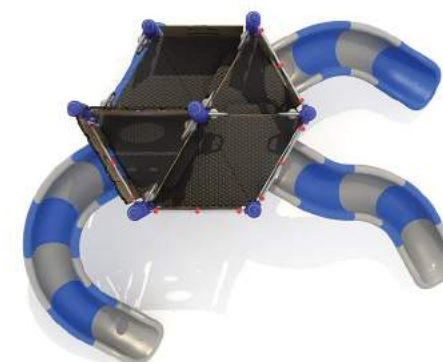

HX-PLAY 7005 ages 5-14

STANDARD STAINLESS STEEL POST 114mm
OPTION POWDER COATED STEEL POST 114mm

PANELS HPL COMPOSITE SHEET
SLIDE LLDPE ROTARY MOULDED POLYETHYLENE

USE ZONE: 753 x 841 cm
SIZE: 420 x 518 x 360 cm
Number of Users: 17
FREE FALL HEIGHT: 200 cm

Actual colors may differ slightly from the presented visualization.
For more information contact your dealer or Fux System team.