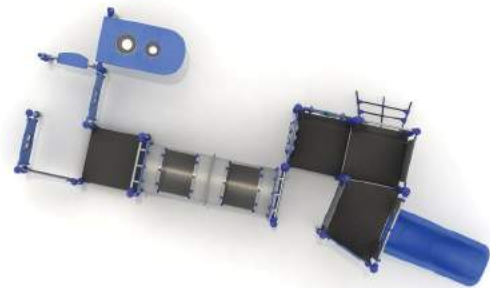

COSMO BLUE LINE

BL-PLAY 1538 ages 5-14

STANDARD STAINLESS STEEL POST 60mm
OPTION POWDER COATED STEEL POST 60mm

PANELS HDPE SHEET
SLIDE LLDPE ROTARY MOULDED POLYETHYLENE

USE ZONE: 572 x 1072 cm
SIZE: 274 x 722 x 170 cm
Number of Users: 18
FREE FALL HEIGHT: 80 cm

Colors in this configuration

See more products at: FUXSYSTEM.COM