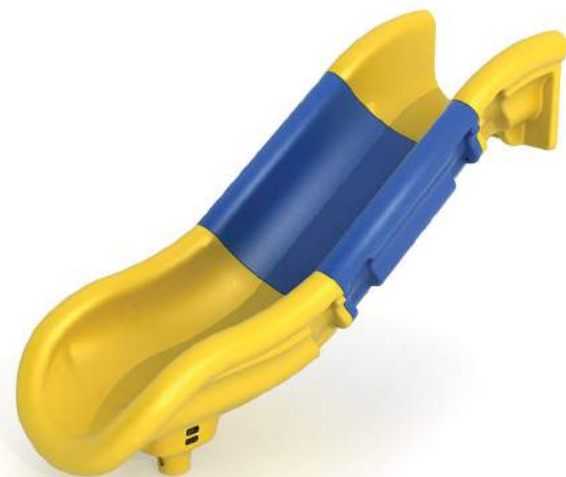

SLOPE SLIDES

INDIVIDUAL PROJECT
MATERIALS: LLDPE PLASTIC

PZ.15802 SINGLE SLIDE 0,80 M

SIZE: 161 x 64 cm
SAFETY STANDARD: EN-1176-3
MATERIALS: LLDPE PLASTIC