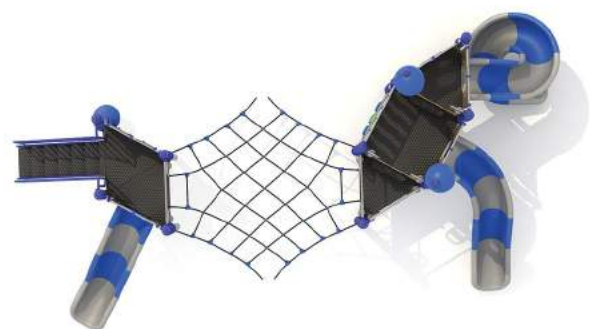

HEXO PLAY

HX-PLAY 6036 ages 5-14

STANDARD STAINLESS STEEL POST 114mm
OPTION POWDER COATED STEEL POST 114mm

PANELS HPL COMPOSITE SHEET
SLIDE LLDPE ROTARY MOULDED POLYETHYLENE

USE ZONE: 1220 x 875 cm
SIZE: 870 x 493 x 400 cm
Number of Users: 27
FREE FALL HEIGHT: 200 cm

Colors in this configuration

See more products at: FUXSYSTEM.COM

PLAY SET AGES 5-14