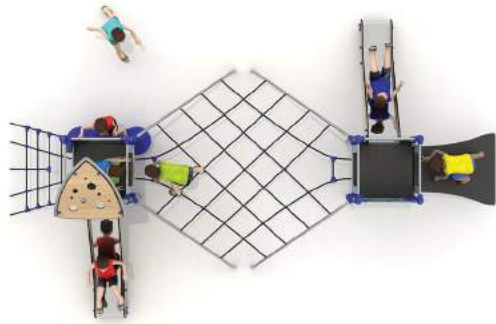

## HX-PLAY 8003 ages 5-14

STANDARD STAINLESS STEEL POST 60mm  
 OPTION POWDER COATED STEEL POST 60mm

PANELS HPL COMPOSITE SHEET  
 SLIDE STAINLESS STEEL

USE ZONE: 686 x 947 cm  
 SIZE: 387 x 597 x 350 cm  
 Number of Users: 16  
 FREE FALL HEIGHT: 120 cm

## HX-PLAY 8004 ages 5-14

STANDARD STAINLESS STEEL POST 60mm  
 OPTION POWDER COATED STEEL POST 60mm

PANELS HPL COMPOSITE SHEET  
 SLIDE STAINLESS STEEL

USE ZONE: 916 x 883 cm  
 SIZE: 516 x 583 x 350 cm  
 Number of Users: 21  
 FREE FALL HEIGHT: 120 cm