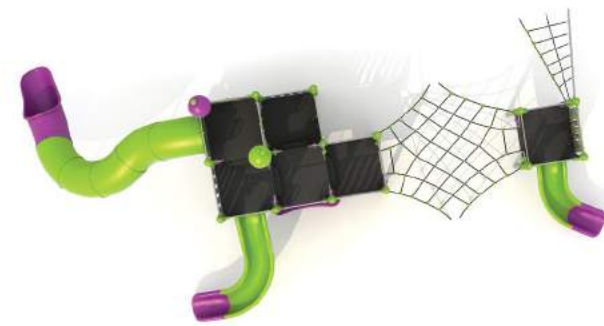

TRICOLORI PLAY

TC-PLAY 6028 ages 5-14

STANDARD STAINLESS STEEL POST 114 mm
OPTION POWDER COATED STEEL POST 114 mm

PANELS HPL COMPOSITE SHEET
SLIDE LLDPE ROTARY MOULDED POLYETHYLENE

USE ZONE: 957 x 1589 cm
SIZE: 603 x 1220 x 450 cm
Number of Users: 40
FREE FALL HEIGHT: 240 cm

Colors in this configuration

TC-PLAY 6029 ages 5-14

STANDARD STAINLESS STEEL POST 114 mm
OPTION POWDER COATED STEEL POST 114 mm

PANELS HPL COMPOSITE SHEET
SLIDE LLDPE ROTARY MOULDED POLYETHYLENE

USE ZONE: 987 x 1695 cm
SIZE: 615 x 1318 x 400 cm
Number of Users: 48
FREE FALL HEIGHT: 200 cm

Actual colors may differ slightly from the presented visualization.
For more information contact your dealer or Fux System team.