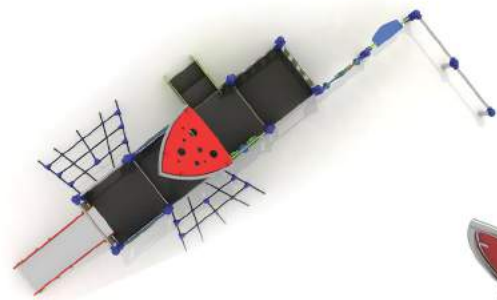

## CM-PLAY 1602 ages 5-14

STANDARD STAINLESS STEEL POST 60mm  
OPTION POWDER COATED STEEL POST 60mm

PANELS HDPE SHEET  
SLIDE STAINLESS STEEL

USE ZONE: 628 x 977 cm  
SIZE: 328 x 627 x 260 cm  
Number of Users: 18  
FREE FALL HEIGHT: 120 cm