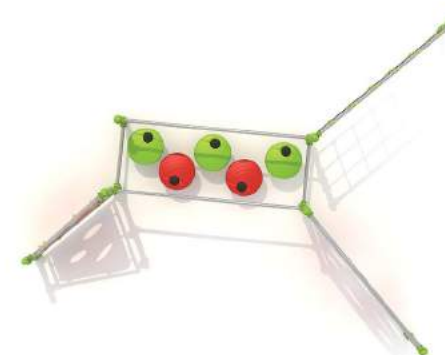

FS-PLAY 31042 ages 5-14

STANDARD STAINLESS STEEL POST 60mm
OPTION POWDER COATED STEEL POST 60mm

PANELS HDPE SHEET
SLIDE LLDPE ROTARY MOULDED POLYETHYLENE

USE ZONE: 713 x 840 cm
SIZE: 355 x 469 x 200 cm
Number of Users: 11
FREE FALL HEIGHT: 180 cm

Actual colors may differ slightly from the presented visualization.
For more information contact your dealer or Fux System team.