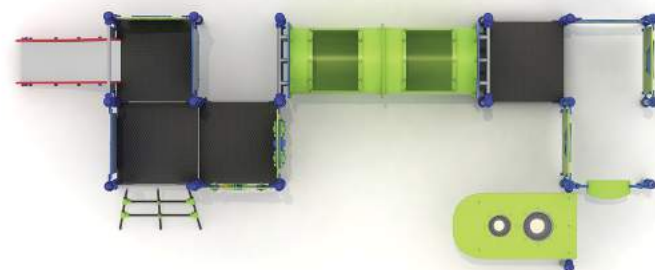

## CM-PLAY 1538 ages 5-14

STANDARD STAINLESS STEEL POST 60mm  
 OPTION POWDER COATED STEEL POST 60mm

PANELS HDPE SHEET  
 SLIDE STAINLESS STEEL

USE ZONE: 546 x 992 cm  
 SIZE: 246 x 642 x 130 cm  
 Number of Users: 18  
 FREE FALL HEIGHT: 60 cm