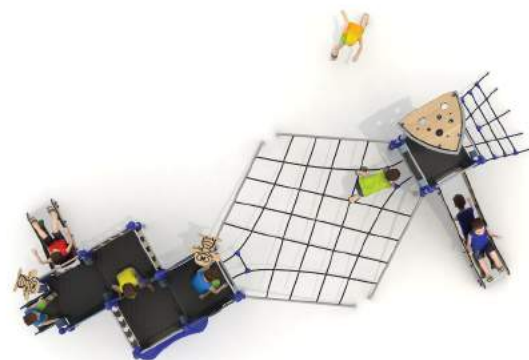

## HX-PLAY 8009 ages 5-14

STANDARD STAINLESS STEEL POST 60mm  
OPTION POWDER COATED STEEL POST 60mm

PANELS HPL COMPOSITE SHEET  
SLIDE STAINLESS STEEL

USE ZONE: 940 x 926 cm  
SIZE: 590 x 626 x 350 cm  
Number of Users: 17  
FREE FALL HEIGHT: 180 cm

## HX-PLAY 8010 ages 5-14

STANDARD STAINLESS STEEL POST 60mm  
 OPTION POWDER COATED STEEL POST 60mm

PANELS HPL COMPOSITE SHEET  
 SLIDE STAINLESS STEEL

USE ZONE: 898 x 1086 cm  
 SIZE: 498 x 787 x 350 cm  
 Number of Users: 26  
 FREE FALL HEIGHT: 120 cm