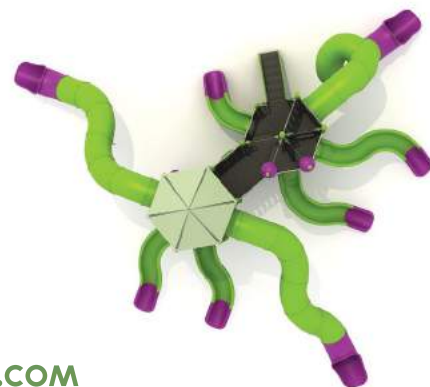

Colors in this configuration

TC-PLAY 7012 ages 5-14

STANDARD STAINLESS STEEL POST 114 mm
OPTION POWDER COATED STEEL POST 114 mm

PANELS HPL COMPOSITE SHEET
SLIDE LLDPE ROTARY MOULDED POLYETHYLENE

USE ZONE: 1823 x 1680 cm
SIZE: 1416 x 1271 x 600 cm
Number of Users: 70
FREE FALL HEIGHT: 240 cm

Actual colors may differ slightly from the presented visualization.
For more information contact your dealer or Fux System team.