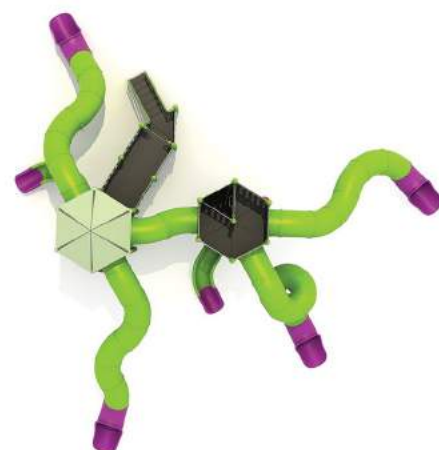

Colors in this configuration

TC-PLAY 7014 ages 5-14

STANDARD STAINLESS STEEL POST 114 mm
OPTION POWDER COATED STEEL POST 114 mm

PANELS HPL COMPOSITE SHEET
SLIDE LLDPE ROTARY MOULDED POLYETHYLENE

USE ZONE: 2254 x 1215 cm
SIZE: 1873 x 1239 x 600 cm
Number of Users: 102
FREE FALL HEIGHT: 240 cm

Actual colors may differ slightly from the presented visualization.
For more information contact your dealer or Fux System team.