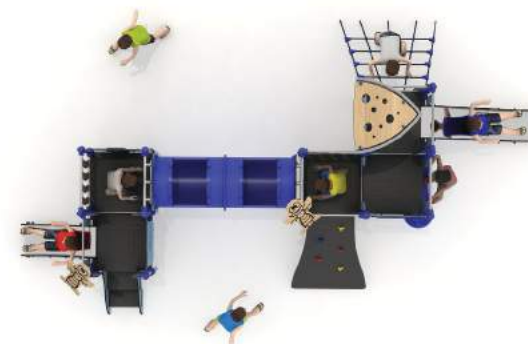

## HX-PLAY 8009 ages 5-14

STANDARD STAINLESS STEEL POST 60mm  
OPTION POWDER COATED STEEL POST 60mm

PANELS HPL COMPOSITE SHEET  
SLIDE STAINLESS STEEL

USE ZONE: 940 x 926 cm  
SIZE: 590 x 626 x 350 cm  
Number of Users: 17  
FREE FALL HEIGHT: 180 cm

## HX-PLAY 8010 ages 5-14

STANDARD STAINLESS STEEL POST 60mm  
 OPTION POWDER COATED STEEL POST 60mm

PANELS HPL COMPOSITE SHEET  
 SLIDE STAINLESS STEEL

USE ZONE: 898 x 1086 cm  
 SIZE: 498 x 787 x 350 cm  
 Number of Users: 26  
 FREE FALL HEIGHT: 120 cm