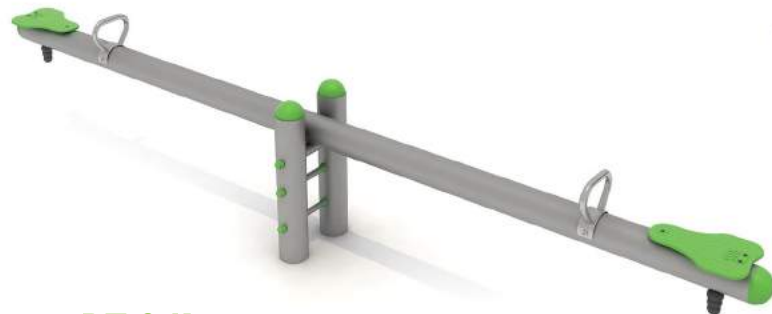

# SWINGS, SEE-SAW

MATERIALS:  
STANDARD POWDER COATED STEEL POST 114 mm

**PZ.2360**

USE ZONE: 420 x 470 cm  
SIZE: 120 x 70 x 100 cm

**PZ.2350**

USE ZONE: 550 x 363 cm  
SIZE: 250 x 63 x 160 cm

**PZ.241**

USE ZONE: 560 x 310 cm  
SIZE: 260 x 40 x 80 cm