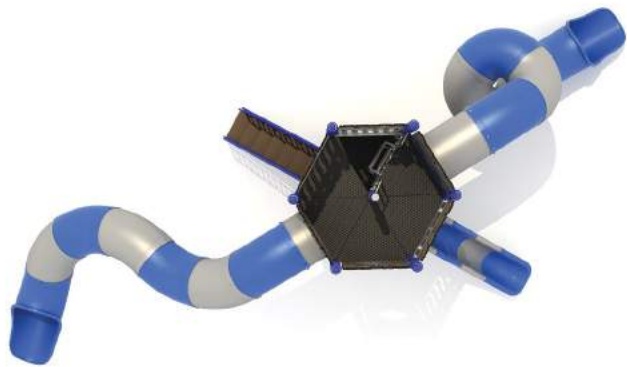

HEXO PLAY

HX-PLAY 7007 ages 5-14

STANDARD STAINLESS STEEL POST 114mm
OPTION POWDER COATED STEEL POST 114mm

PANELS HPL COMPOSITE SHEET
SLIDE LLDPE ROTARY MOULDED POLYETHYLENE

USE ZONE: 1555 x 913 cm
SIZE: 1148 x 512 x 420 cm
Number of Users: 28
FREE FALL HEIGHT: 200 cm

Colors in this configuration