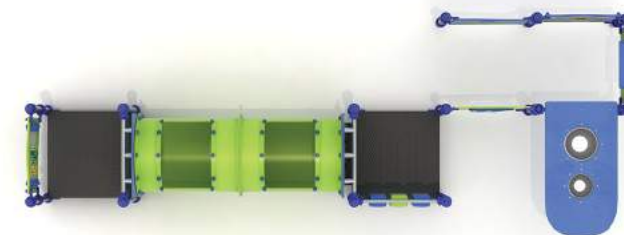

## CM-PLAY 1541 ages 5-14

STANDARD STAINLESS STEEL POST 60mm  
OPTION POWDER COATED STEEL POST 60mm

PANELS HDPE SHEET  
SLIDE STAINLESS STEEL

USE ZONE: 496 x 830 cm  
SIZE: 196 x 530 x 100 cm  
Number of Users: 13  
FREE FALL HEIGHT: 60 cm