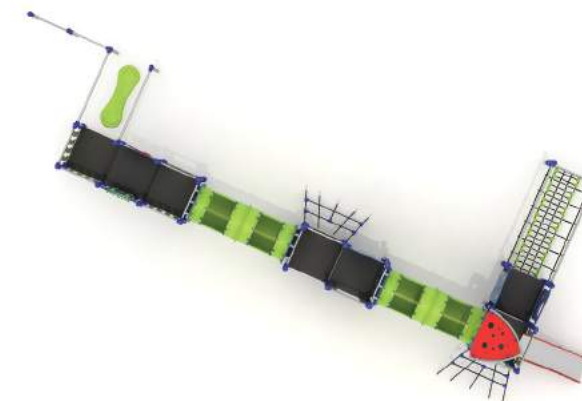

CM-PLAY 1603 ages 5-14

STANDARD STAINLESS STEEL POST 60mm
OPTION POWDER COATED STEEL POST 60mm

PANELS HDPE SHEET
SLIDE STAINLESS STEEL

USE ZONE: 694 x 1535 cm
SIZE: 394 x 1185 x 260 cm
Number of Users: 32
FREE FALL HEIGHT: 120 cm

Actual colors may differ slightly from the presented visualization.
For more information contact your dealer or Fux System team.