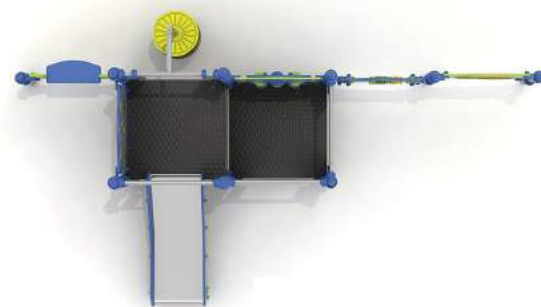

COSMO PLAY

CM-PLAY 1543 ages 5-14

STANDARD STAINLESS STEEL POST 60mm
OPTION POWDER COATED STEEL POST 60mm

PANELS HDPE SHEET
SLIDE STAINLESS STEEL

USE ZONE: 615 x 706 cm
SIZE: 265 x 407 x 130 cm
Number of Users: 10
FREE FALL HEIGHT: 60 cm

Colors in this configuration

See more products at: FUXSYSTEM.COM