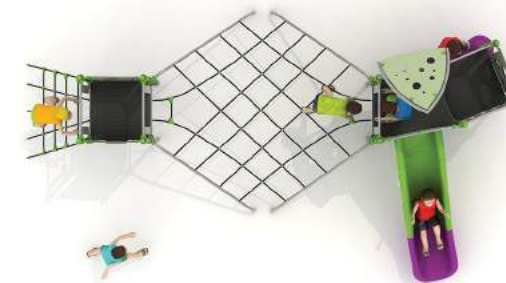

TC-PLAY 8005 ages 5-14

STANDARD STAINLESS STEEL POST 60 mm
OPTION POWDER COATED STEEL POST 60 mm

PANELS HPL COMPOSITE SHEET
SLIDE LLDPE ROTARY MOULDED POLYETHYLENE

USE ZONE: 726 x 969 cm
SIZE: 373 x 667 x 350 cm
Number of Users: 18
FREE FALL HEIGHT: 120 cm

PLAY SET AGES 5-14

Actual colors may differ slightly from the presented visualization.
For more information contact your dealer or Fux System team.