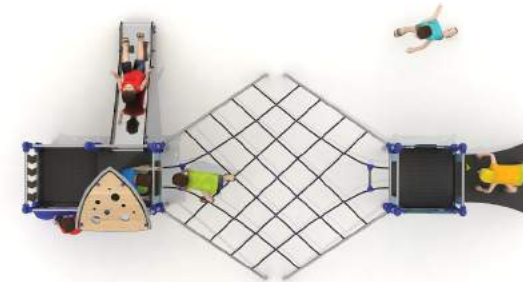

## HX-PLAY 8004 ages 5-14

STANDARD STAINLESS STEEL POST 60mm  
 OPTION POWDER COATED STEEL POST 60mm

PANELS HPL COMPOSITE SHEET  
 SLIDE STAINLESS STEEL

USE ZONE: 916 x 883 cm  
 SIZE: 516 x 583 x 350 cm  
 Number of Users: 21  
 FREE FALL HEIGHT: 120 cm

## HX-PLAY 8005 ages 5-14

STANDARD STAINLESS STEEL POST 60mm  
 OPTION POWDER COATED STEEL POST 60mm

PANELS HPL COMPOSITE SHEET  
 SLIDE STAINLESS STEEL

USE ZONE: 740 x 946cm  
 SIZE: 390 x 663 x 350 cm  
 Number of Users: 18  
 FREE FALL HEIGHT: 120 cm