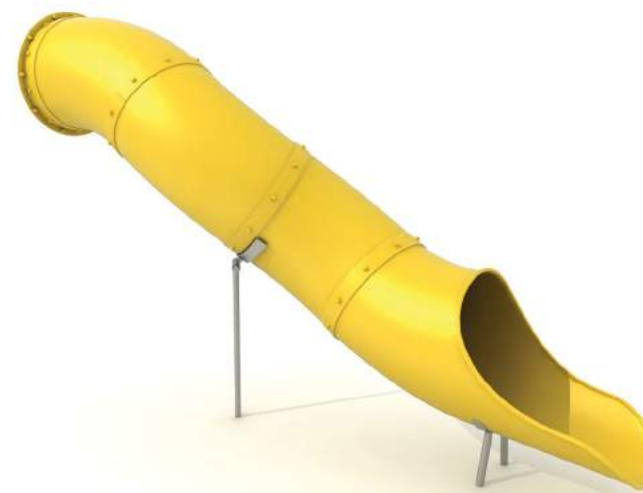

PZ.154-2 STRAIGHT TUBE SLIDE 1,80 M

SIZE: 385 x 134 cm
SAFETY STANDARD: EN-1176-3
MATERIALS: LLDPE PLASTIC