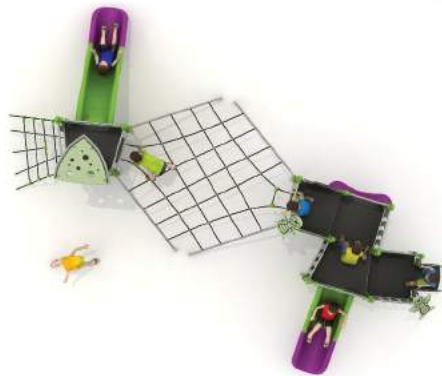

TRICOLORI MINI PLAY

TC-PLAY 8010 ages 5-14

STANDARD STAINLESS STEEL POST 60 mm
OPTION POWDER COATED STEEL POST 60 mm

PANELS HPL COMPOSITE SHEET
SLIDE LLDPE ROTARY MOULDED POLYETHYLENE

USE ZONE: 977 x 1124 cm
SIZE: 574 x 824 x 350 cm
Number of Users: 26
FREE FALL HEIGHT: 120 cm

TC-PLAY 8011 ages 5-14

STANDARD STAINLESS STEEL POST 60 mm
OPTION POWDER COATED STEEL POST 60 mm

PANELS HPL COMPOSITE SHEET
SLIDE LLDPE ROTARY MOULDED POLYETHYLENE

USE ZONE: 747 x 1260 cm
SIZE: 444 x 852 x 350 cm
Number of Users: 24
FREE FALL HEIGHT: 120 cm

Colors in this configuration

Actual colors may differ slightly from the presented visualization.
For more information contact your dealer or Fux System team.