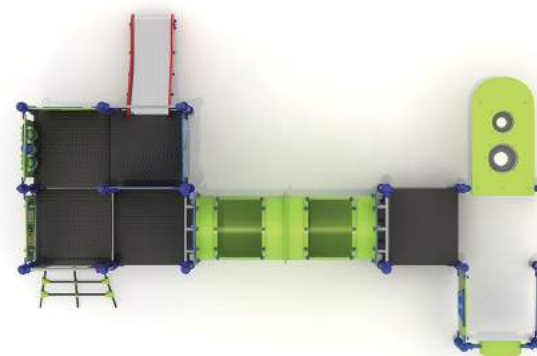

## CM-PLAY 1538 ages 5-14

STANDARD STAINLESS STEEL POST 60mm  
 OPTION POWDER COATED STEEL POST 60mm

PANELS HDPE SHEET  
 SLIDE STAINLESS STEEL

USE ZONE: 546 x 992 cm  
 SIZE: 246 x 642 x 130 cm  
 Number of Users: 18  
 FREE FALL HEIGHT: 60 cm