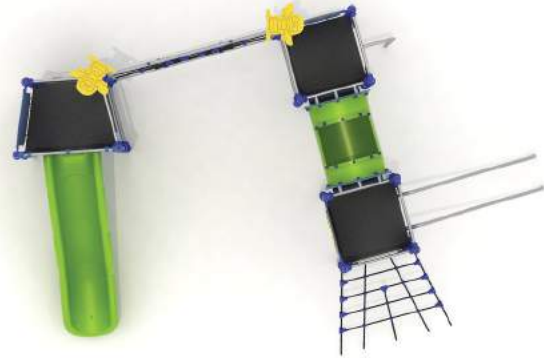

EVO-PLAY 8035 ages 5-14

STANDARD STAINLESS STEEL POST 60mm
OPTION POWDER COATED STEEL POST 60mm

PANELS HDPE SHEET
SLIDE LLDPE ROTARY MOULDED POLYETHYLENE

USE ZONE: 707 x 928 cm
SIZE: 390 x 586 x 250 cm
Number of Users: 20
FREE FALL HEIGHT: 180 cm

Colors in this configuration

See more products at: FUXSYSTEM.COM

Actual colors may differ slightly from the presented visualization.
For more information contact your dealer or Fux System team.