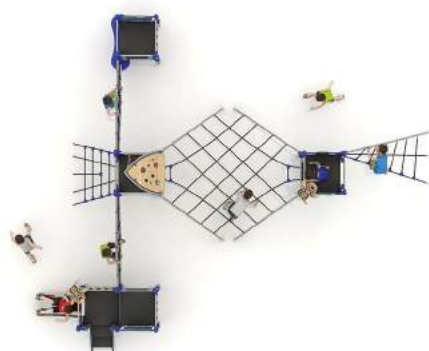

## HX-PLAY 8010 ages 5-14

STANDARD STAINLESS STEEL POST 60mm  
 OPTION POWDER COATED STEEL POST 60mm

PANELS HPL COMPOSITE SHEET  
 SLIDE STAINLESS STEEL

USE ZONE: 898 x 1086 cm  
 SIZE: 498 x 787 x 350 cm  
 Number of Users: 26  
 FREE FALL HEIGHT: 120 cm

## HX-PLAY 8011 ages 5-14

STANDARD STAINLESS STEEL POST 60mm  
 OPTION POWDER COATED STEEL POST 60mm

PANELS HPL COMPOSITE SHEET  
 SLIDE STAINLESS STEEL

USE ZONE: 706 x 1177 cm  
 SIZE: 407 x 777 x 350 cm  
 Number of Users: 24  
 FREE FALL HEIGHT: 120 cm

## HX-PLAY 8012 ages 5-14

STANDARD STAINLESS STEEL POST 60mm  
OPTION POWDER COATED STEEL POST 60mm

PANELS HPL COMPOSITE SHEET  
SLIDE STAINLESS STEEL

USE ZONE: 706x 1177 cm  
SIZE: 407 x 777 x 350 cm  
Number of Users: 30  
FREE FALL HEIGHT: 120 cm