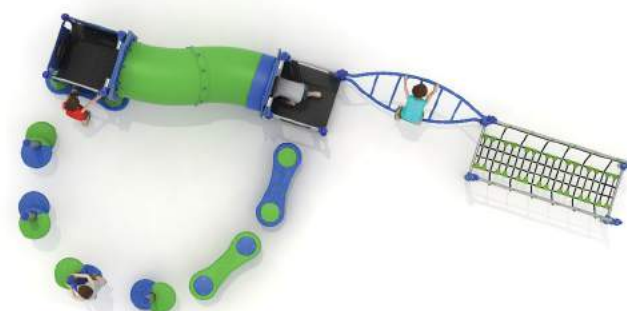

CM-PLAY 32030 ages 5-14

STANDARD STAINLESS STEEL POST 60mm
OPTION POWDER COATED STEEL POST 60mm

PANELS HDPE SHEET
SLIDE STAINLESS STEEL

USE ZONE: 694 x 1535 cm
SIZE: 394 x 1185 x 260 cm
Number of Users: 17
FREE FALL HEIGHT: 120 cm

Actual colors may differ slightly from the presented visualization.
For more information contact your dealer or Fux System team.