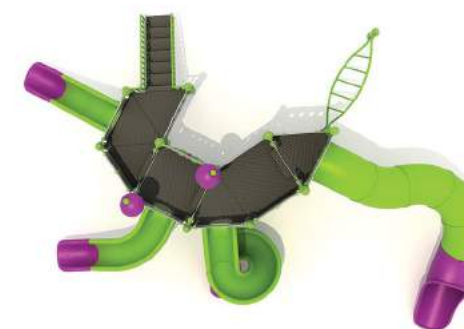

TC-PLAY 6014 ages 5-14

STANDARD STAINLESS STEEL POST 114 mm
OPTION POWDER COATED STEEL POST 114 mm

PANELS HPL COMPOSITE SHEET
SLIDE LLDPE ROTARY MOULDED POLYETHYLENE

USE ZONE: 1238 x 1023 cm
SIZE: 885 x 664 x 400 cm
Number of Users: 26
FREE FALL HEIGHT: 200 cm

PLAY SET AGES 5-14

Actual colors may differ slightly from the presented visualization.
For more information contact your dealer or Fux System team.