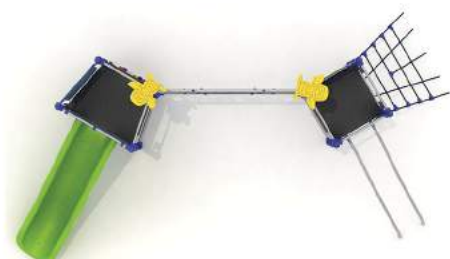

## EVO-PLAY 8033 ages 5-14

STANDARD STAINLESS STEEL POST 60mm  
 OPTION POWDER COATED STEEL POST 60mm

PANELS HDPE SHEET  
 SLIDE LLDPE ROTARY MOULDED POLYETHYLENE

USE ZONE: 704 x 918 cm  
 SIZE: 351 x 606 x 250 cm  
 Number of Users: 16  
 FREE FALL HEIGHT: 180 cm