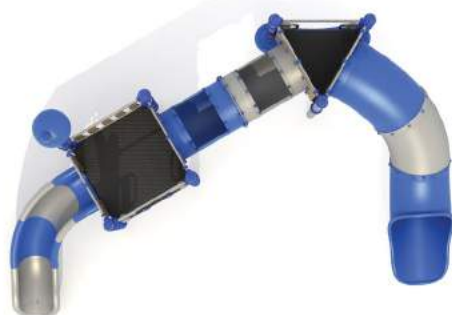

HEXO PLAY

HX-PLAY 6023 ages 5-14

STANDARD STAINLESS STEEL POST 114mm
OPTION POWDER COATED STEEL POST 114mm

PANELS HPL COMPOSITE SHEET
SLIDE LLDPE ROTARY MOULDED POLYETHYLENE

USE ZONE: 948 x 773 cm
SIZE: 614 x 412 x 300 cm
Number of Users: 14
FREE FALL HEIGHT: 120 cm

Colors in this configuration

See more products at: FUXSYSTEM.COM

PLAY SET AGES 5-14