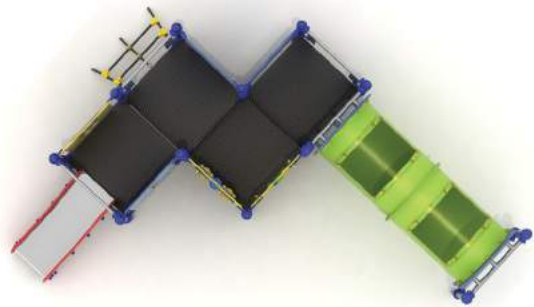

COSMO PLAY

CM-PLAY 1540 ages 5-14

STANDARD STAINLESS STEEL POST 60mm
OPTION POWDER COATED STEEL POST 60mm

PANELS HDPE SHEET
SLIDE STAINLESS STEEL

USE ZONE: 713 x 706 cm
SIZE: 363 x 406 x 130 cm
Number of Users: 13
FREE FALL HEIGHT: 60 cm