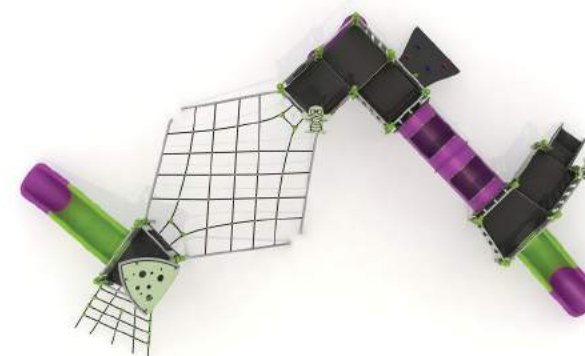

TC-PLAY 8013 ages 5-14

STANDARD STAINLESS STEEL POST 60 mm
OPTION POWDER COATED STEEL POST 60 mm

PANELS HPL COMPOSITE SHEET
SLIDE LLDPE ROTARY MOULDED POLYETHYLENE

USE ZONE: 1210 x 1130 cm
SIZE: 802 x 824 x 350 cm
Number of Users: 33
FREE FALL HEIGHT: 120 cm

Actual colors may differ slightly from the presented visualization.
For more information contact your dealer or Fux System team.

PLAY SET AGES 5-14