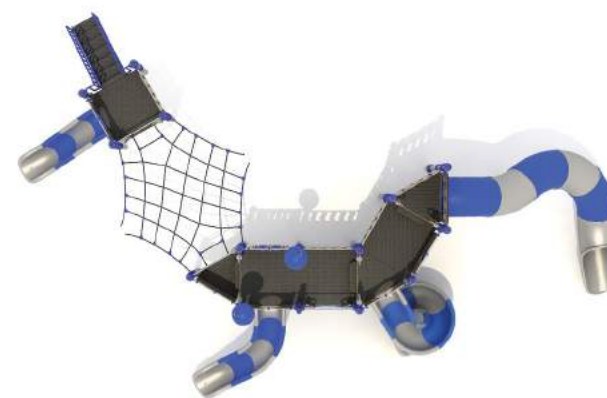

HX-PLAY 6037 ages 5-14

STANDARD STAINLESS STEEL POST 114mm
OPTION POWDER COATED STEEL POST 114mm

PANELS HPL COMPOSITE SHEET
SLIDE LLDPE ROTARY MOULDED POLYETHYLENE

USE ZONE: 1398 x 1384 cm
SIZE: 1036 x 1035 x 400 cm
Number of Users: 38
FREE FALL HEIGHT: 200 cm

Actual colors may differ slightly from the presented visualization.
For more information contact your dealer or Fux System team.