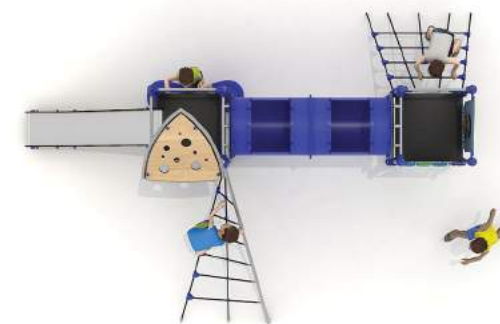

## HX-PLAY 8002 ages 5-14

STANDARD STAINLESS STEEL POST 60mm  
 OPTION POWDER COATED STEEL POST 60mm

PANELS HPL COMPOSITE SHEET  
 SLIDE STAINLESS STEEL

USE ZONE: 404 x 890 cm  
 SIZE: 103 x 490 x 350 cm  
 Number of Users: 5  
 FREE FALL HEIGHT: 120 cm

## HX-PLAY 8003 ages 5-14

STANDARD STAINLESS STEEL POST 60mm  
 OPTION POWDER COATED STEEL POST 60mm

PANELS HPL COMPOSITE SHEET  
 SLIDE STAINLESS STEEL

USE ZONE: 686 x 947 cm  
 SIZE: 387 x 597 x 350 cm  
 Number of Users: 16  
 FREE FALL HEIGHT: 120 cm