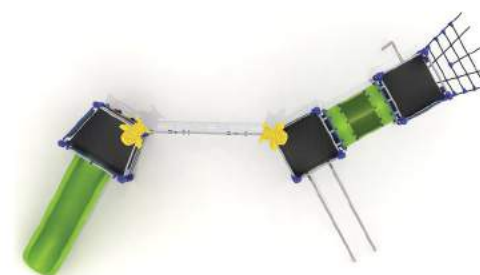

EVO-PLAY 8034 ages 5-14

STANDARD STAINLESS STEEL POST 60mm
OPTION POWDER COATED STEEL POST 60mm

PANELS HDPE SHEET
SLIDE LLDPE ROTARY MOULDED POLYETHYLENE

USE ZONE: 798 x 1083 cm
SIZE: 445 x 770 x 250 cm
Number of Users: 20
FREE FALL HEIGHT: 180 cm

Actual colors may differ slightly from the presented visualization.
For more information contact your dealer or Fux System team.