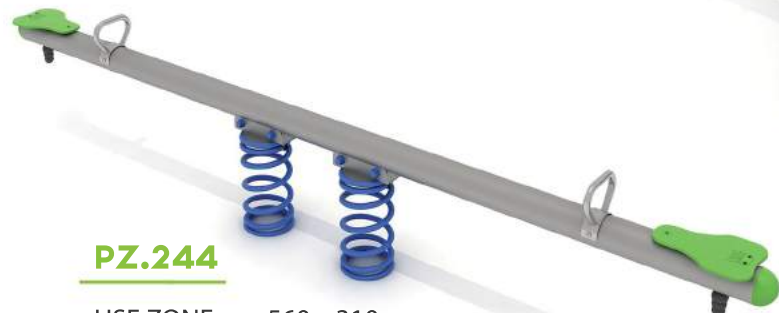

PZ.244

USE ZONE: 560 x 310cm
SIZE: 260 x 40 x 80 cm

SIZE: 88 x 25 x 77 cm