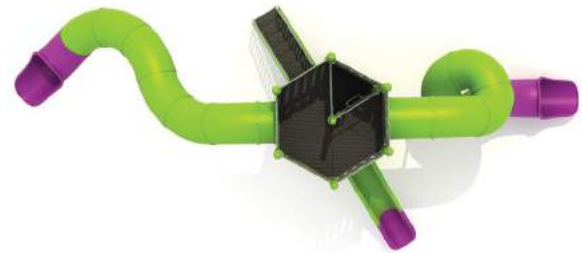

TRICOLORI PLAY

TC-PLAY 7007 ages 5-14

STANDARD STAINLESS STEEL POST 114 mm
OPTION POWDER COATED STEEL POST 114 mm

PANELS HPL COMPOSITE SHEET
SLIDE LLDPE ROTARY MOULDED POLYETHYLENE

USE ZONE: 1555 x 913 cm
SIZE: 1148 x 512 x 420 cm
Number of Users: 28
FREE FALL HEIGHT: 200 cm

Colors in this configuration

TC-PLAY 7008 ages 5-14

STANDARD STAINLESS STEEL POST 114 mm
OPTION POWDER COATED STEEL POST 114 mm

PANELS HPL COMPOSITE SHEET
SLIDE LLDPE ROTARY MOULDED POLYETHYLENE

USE ZONE: 1467 x 1209 cm
SIZE: 1080 x 847 x 500 cm
Number of Users: 48
FREE FALL HEIGHT: 200 cm