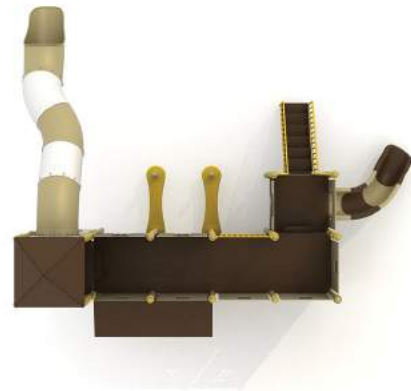

RAILWAY STATION

RS-PLAY 41010 ages 5-14

STANDARD POWDER COATED STEEL 114 mm
OPTION STAINLESS STEEL POST 114 mm

PANELS HDPE SHEET
SLIDE LLDPE ROTARY MOULDED POLYETHYLENE

USE ZONE: 1008 x 1147 cm
SIZE: 658 x 795 x 400 cm
Number of Users: 31
FREE FALL HEIGHT: 200 cm

Colors in this configuration

RS-PLAY 41020 ages 5-14

STANDARD STAINLESS STEEL POST 60mm
OPTION POWDER COATED STEEL POST 60mm

PANELS HDPE SHEET
SLIDE LLDPE ROTARY MOULDED POLYETHYLENE

USE ZONE: 1521 x 1861 cm
SIZE: 1143 x 1511 x 400 cm
Number of Users: 88
FREE FALL HEIGHT: 200 cm