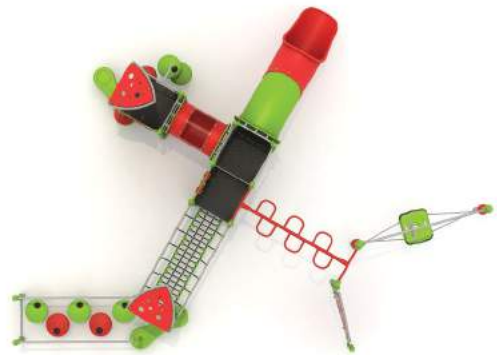

SMALL ADVENTURE

FS-PLAY 31022 ages 5-14

STANDARD STAINLESS STEEL POST 60mm
OPTION POWDER COATED STEEL POST 60mm

PANELS HDPE SHEET
SLIDE LLDPE ROTARY MOULDED POLYETHYLENE

USE ZONE: 1041 x 1179 cm
SIZE: 685 x 828 x 200 cm
Number of Users: 23
FREE FALL HEIGHT: 180 cm