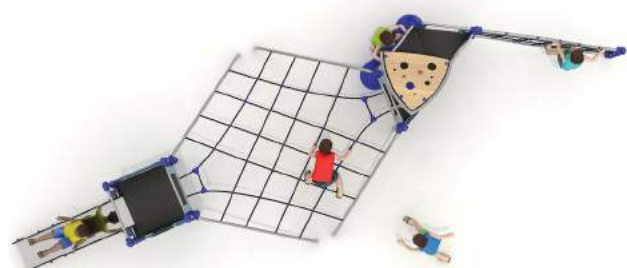

HEXO MINI PLAY

HX-PLAY 8006 ages 5-14

STANDARD STAINLESS STEEL POST 60mm
OPTION POWDER COATED STEEL POST 60mm

PANELS HPL COMPOSITE SHEET
SLIDE STAINLESS STEEL

USE ZONE: 565 x 1310 cm
SIZE: 265 x 913 x 350 cm
Number of Users: 21
FREE FALL HEIGHT: 180 cm

HX-PLAY 8007 ages 5-14

STANDARD STAINLESS STEEL POST 60mm
OPTION POWDER COATED STEEL POST 60mm

PANELS HPL COMPOSITE SHEET
SLIDE STAINLESS STEEL

USE ZONE: 916 x 965 cm
SIZE: 516 x 665 x 350 cm
Number of Users: 16
FREE FALL HEIGHT: 120 cm

Colors in this configuration

Actual colors may differ slightly from the presented visualization.
For more information contact your dealer or Fux System team.