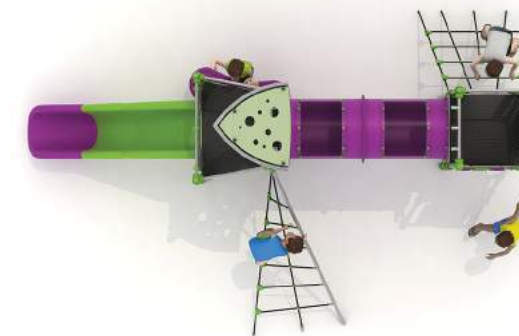

## TC-PLAY 8003 ages 5-14

STANDARD STAINLESS STEEL POST 60 mm  
OPTION POWDER COATED STEEL POST 60 mm

PANELS HPL COMPOSITE SHEET  
SLIDE LLDPE ROTARY MOULDED POLYETHYLENE

USE ZONE: 686 x 947 cm  
SIZE: 387 x 592 x 350 cm  
Number of Users: 16  
FREE FALL HEIGHT: 120 cm