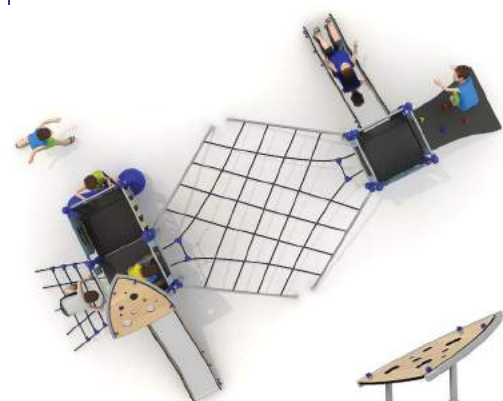

## HX-PLAY 8006 ages 5-14

STANDARD STAINLESS STEEL POST 60mm  
 OPTION POWDER COATED STEEL POST 60mm

PANELS HPL COMPOSITE SHEET  
 SLIDE STAINLESS STEEL

USE ZONE: 565 x 1310 cm  
 SIZE: 265 x 913 x 350 cm  
 Number of Users: 21  
 FREE FALL HEIGHT: 180 cm

## HX-PLAY 8007 ages 5-14

STANDARD STAINLESS STEEL POST 60mm  
 OPTION POWDER COATED STEEL POST 60mm

PANELS HPL COMPOSITE SHEET  
 SLIDE STAINLESS STEEL

USE ZONE: 916 x 965 cm  
 SIZE: 516 x 665 x 350 cm  
 Number of Users: 16  
 FREE FALL HEIGHT: 120 cm

## HX-PLAY 8008 ages 5-14

STANDARD STAINLESS STEEL POST 60mm  
OPTION POWDER COATED STEEL POST 60mm

PANELS HPL COMPOSITE SHEET  
SLIDE STAINLESS STEEL

USE ZONE: 916 x 1066 cm  
SIZE: 516 x 766 x 350 cm  
Number of Users: 24  
FREE FALL HEIGHT: 120 cm