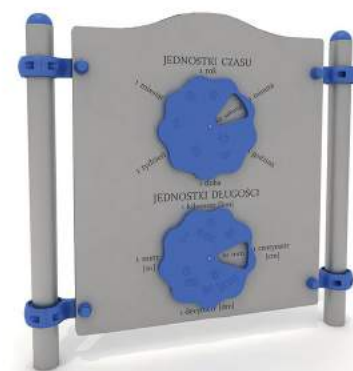

MATH PANEL

USE ZONE: 386 x 306 cm
SIZE: 86 x 90 x 6 cm