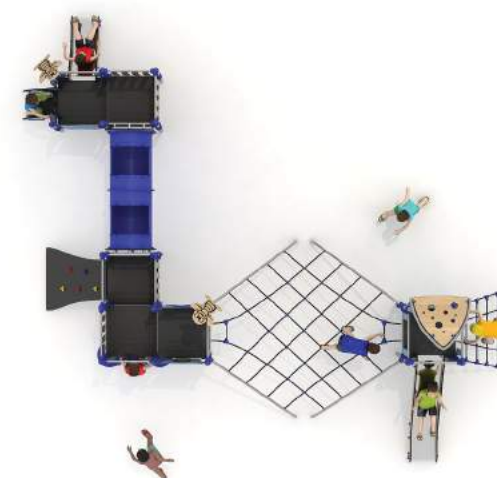

## HX-PLAY 8012 ages 5-14

STANDARD STAINLESS STEEL POST 60mm  
OPTION POWDER COATED STEEL POST 60mm

PANELS HPL COMPOSITE SHEET  
SLIDE STAINLESS STEEL

USE ZONE: 706x 1177 cm  
SIZE: 407 x 777 x 350 cm  
Number of Users: 30  
FREE FALL HEIGHT: 120 cm

## HX-PLAY 8013 ages 5-14

STANDARD STAINLESS STEEL POST 60mm  
OPTION POWDER COATED STEEL POST 60mm

PANELS HPL COMPOSITE SHEET  
SLIDE STAINLESS STEEL

USE ZONE: 1177 x 1086 cm  
SIZE: 777 x 787 x 350 cm  
Number of Users: 33  
FREE FALL HEIGHT: 120 cm