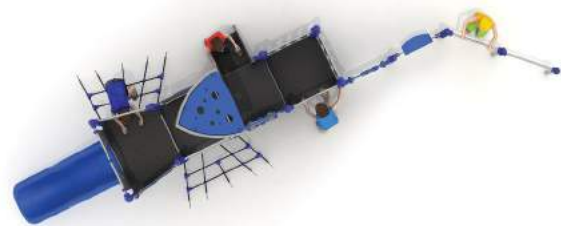

COSMO BLUE LINE

BL-PLAY 1602 ages 5-14

STANDARD STAINLESS STEEL POST 60mm
OPTION POWDER COATED STEEL POST 60mm

PANELS HDPE SHEET
SLIDE LLDPE ROTARY MOULDED POLYETHYLENE

USE ZONE: 646 x 1044 cm
SIZE: 346 x 694 x 260 cm
Number of Users: 18
FREE FALL HEIGHT: 100 cm

Colors in this configuration