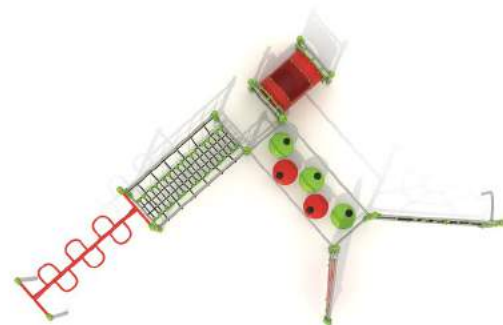

SMALL ADVENTURE

FS-PLAY 31031 ages 5-14

STANDARD STAINLESS STEEL POST 60mm
OPTION POWDER COATED STEEL POST 60mm

PANELS HDPE SHEET
SLIDE LLDPE ROTARY MOULDED POLYETHYLENE

USE ZONE: 836 x 1003 cm
SIZE: 476 x 643 x 200 cm
Number of Users: 15
FREE FALL HEIGHT: 180 cm

Colors in this configuration

FS-PLAY 31040 ages 5-14

STANDARD STAINLESS STEEL POST 60mm
OPTION POWDER COATED STEEL POST 60mm

PANELS HDPE SHEET
SLIDE LLDPE ROTARY MOULDED POLYETHYLENE

USE ZONE: 1170 x 1083 cm
SIZE: 840 x 723 x 200 cm
Number of Users: 20
FREE FALL HEIGHT: 180 cm

Actual colors may differ slightly from the presented visualization.
For more information contact your dealer or Fux System team.

PLAY SET AGES 5-14