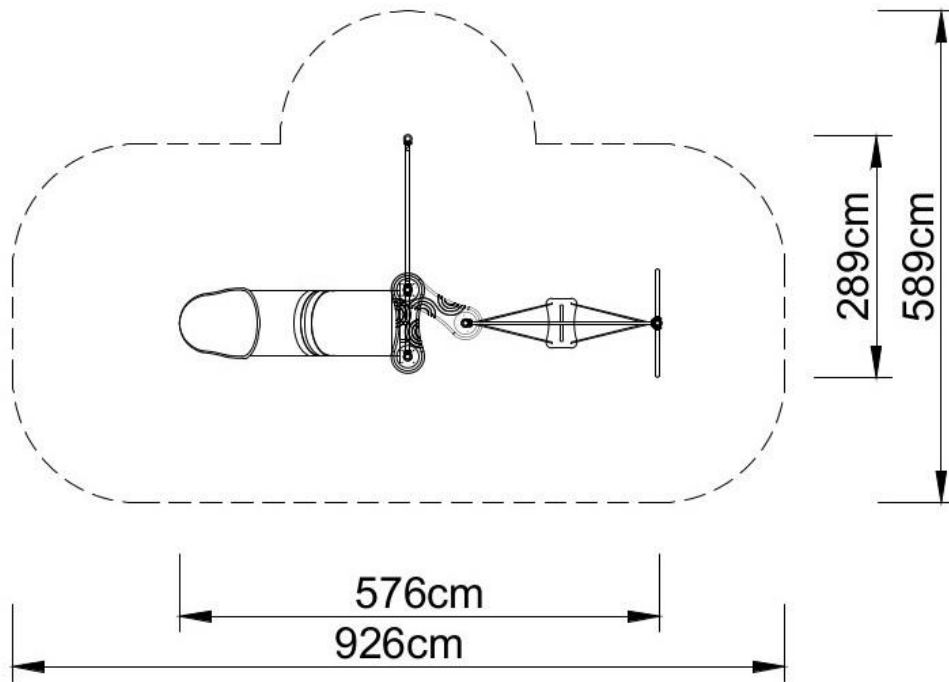

### Set contains:

- 1 decorative roof,
- 1 tube slide,
- 1 Climbing wall,
- 1 Surfer,
- 2 LLDPE entry steps,
- Pole caps.

## **Technical data:**

- length: 576 cm
- width: 289 cm
- height: 200 cm
- free fall height: 200 cm
- fall zone: 926 x 589 cm
- safety standards: EN 1176-1; EN 1176-3,

## **Materials:**

- 60 cm diameter poles made of stainless steel, quality AISI304,
- Galvanized steel platforms, powder coated with polyester paint, antiskid
- panels made of HDP panels with a thickness of 19 mm with a high UV radiation resistance,
- finishing elements (tube connector, slide) made using the rotational method of low density polyethylene - LLDPE,
- clamps and connectors made of aluminum casting
- stainless steel nuts, screws