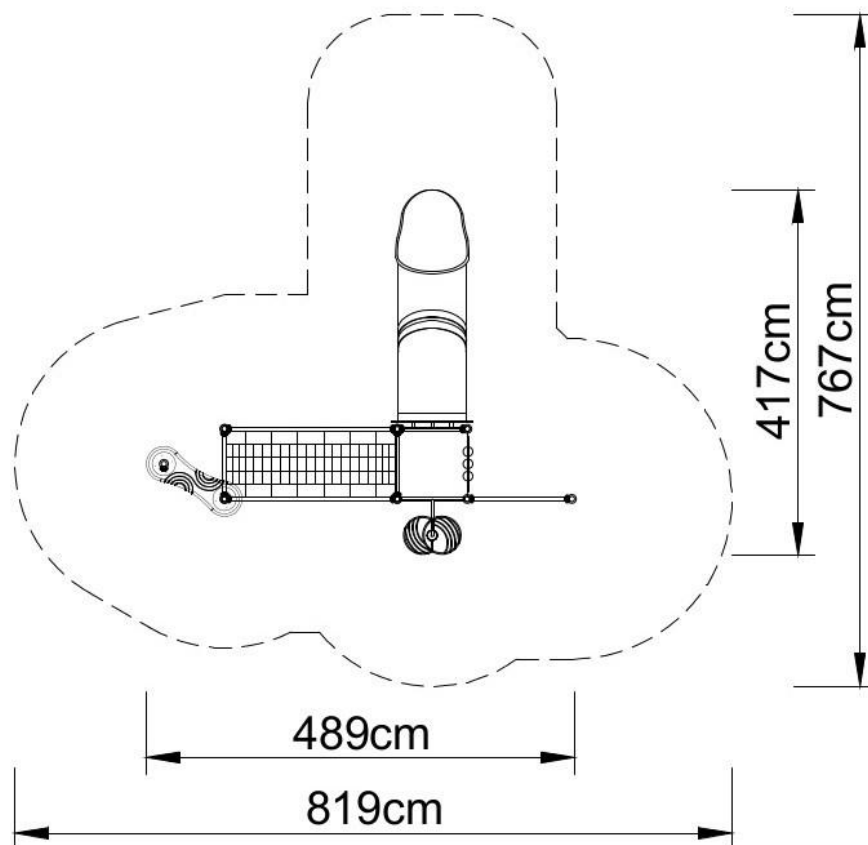

PLAY SYSTEMS

FS-PLAY 31011

Set contains:

- 1 tower with roof,
- 1 tower without roof,
- 1 tube slide,
- 1 Climbing wall,
- 1 rope bridge,
- 1 LLDPE entry step
- 2 Small entry steps
- Pole caps.

PLAY SYSTEMS

Technical data:

- length: 498 cm
- width: 417 cm
- height: 200 cm
- free fall height: 200 cm
- fall zone: 819 x 767 cm
- safety standards: EN 1176-1; EN 1176-3,

Materials:

- 60 cm diameter poles with made of stainless steel, quality AISI304,
- Galvanized steel platforms, powder coated with polyester paint, antiskid
- panels made of HDP panels with a thickness of 19 mm with a high UV radiation resistance,
- finishing elements (tube connector, slide) made using the rotational method of low density polyethylene - LLDPE,
- clamps and connectors made of aluminum casting
- stainless steel nuts, screws