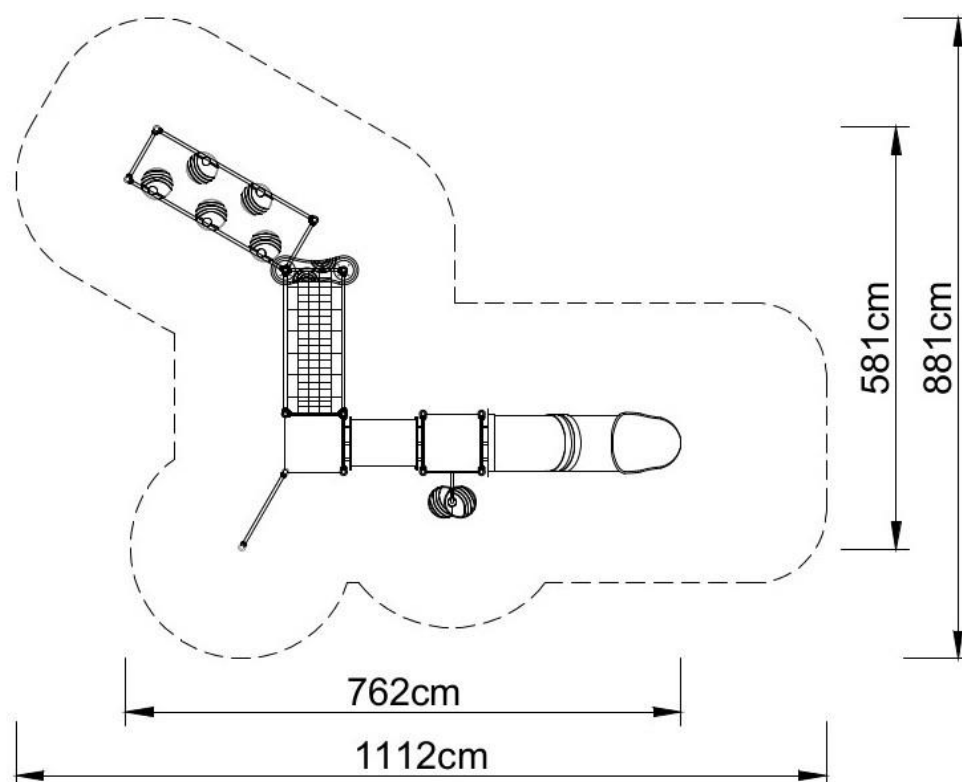

PLAY SYSTEMS

FS-PLAY 31021

Set contains:

- 1 tower with roof,
- 2 towers without roof,
- 1 rope bridge,
- 1 tube slide,
- 1 tube connector,
- 1 HDPE Climbing wall
- LLDPE entry step,
- LLDPE small steps,
- HDPE panel,
- 1 XOX panel in stainless steel frame,
- Pole caps.

PLAY SYSTEMS

Technical data:

- length: 762 cm
- width: 581 cm
- height: 200 cm
- free fall height: 180 cm
- fall zone: 1112 x 881 cm
- safety standards: EN 1176-1; EN 1176-3,

Materials:

- 60 cm diameter poles with made of stainless steel, quality AISI304,
- Galvanized steel platforms, powder coated with polyester paint, antiskid
- panels made of HDP panels with a thickness of 19 mm with a high UV radiation resistance,
- finishing elements (tube connector, slide) made using the rotational method of low density polyethylene - LLDPE,
- clamps and connectors made of aluminum casting
- stainless steel nuts, screws