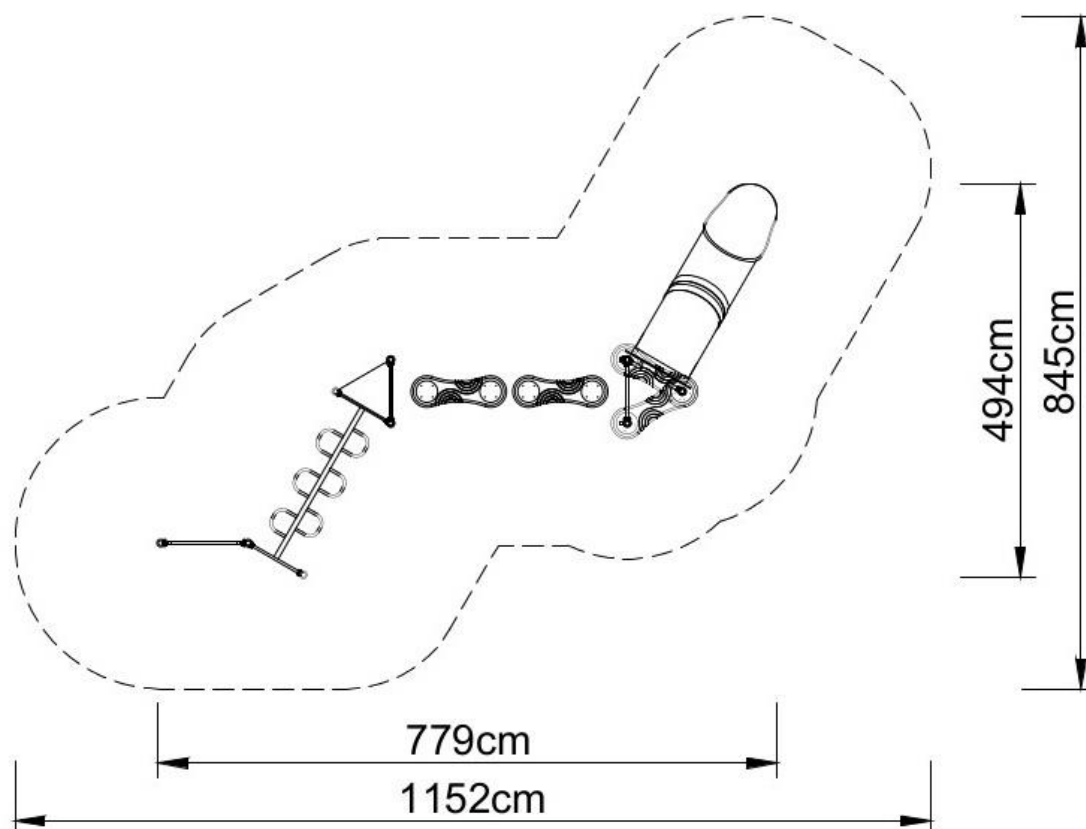

PLAY SYSTEMS

FS-PLAY 31024

Set contains:

- 2 towers with roof,
- 1 tube slide,
- 2 Balancing benches,
- 1 climbing wall,
- 1 ladder of a snake,
- LLDPE entry step,
- Pole caps.

PLAY SYSTEMS

Technical data:

- length: 779 cm
- width: 494 cm
- height: 200 cm
- free fall height: 200 cm
- fall zone: 1152 x 845 cm
- safety standards: EN 1176-1; EN 1176-3,

Materials:

- 60 cm diameter poles made of stainless steel, quality AISI304,
- Galvanized steel platforms, powder coated with polyester paint, antiskid
- panels made of HDP panels with a thickness of 19 mm with a high UV radiation resistance,
- finishing elements (tube connector, slide) made using the rotational method of low density polyethylene - LLDPE,
- clamps and connectors made of aluminum casting
- stainless steel nuts, screws