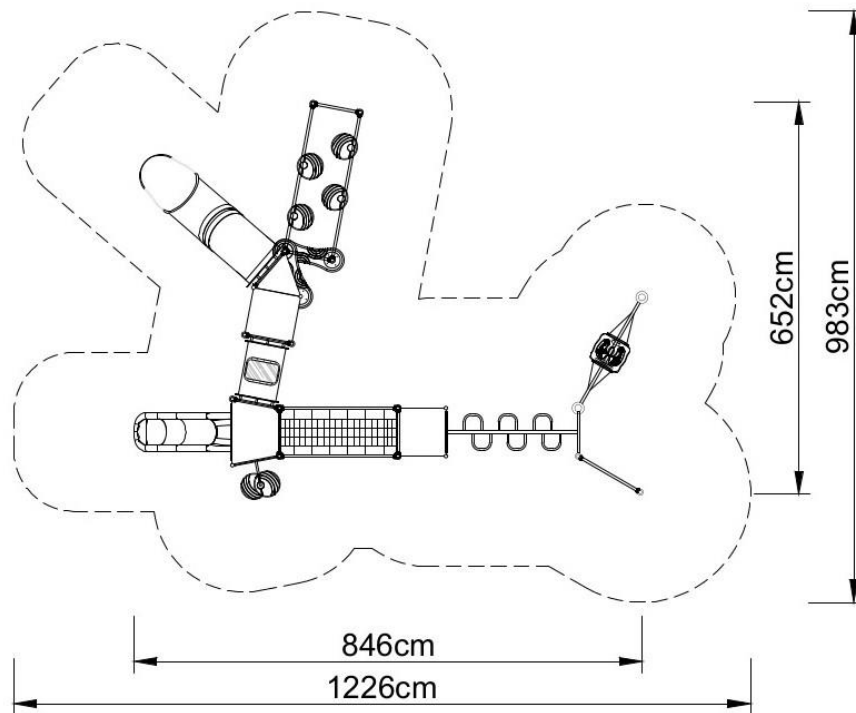

PLAY SYSTEMS

FS-PLAY 31027

Set contains:

- 2 square platforms,
- 1 triangular platform,
- 1 trapezoidal platform,
- 1 open slide,
- 1 tube slide,
- 1 rope bridge,
- Tubular connection between towers,
- Climbing wall,
- LLDPE small steps,
- 1 ladder of a snake,
- Entry ladder,
- Panel OX,
- Surfer,
- LLDPE entry steps,
- Pole caps.

PLAY SYSTEMS

FS-PLAY 31027

Technical data:

- length: 846 cm
- width: 652 cm
- height: 200 cm
- free fall height: 200 cm
- fall zone: 1226 x 983 cm
- safety standards: EN 1176-1; EN 1176-3,

Materials:

- 60 cm diameter poles made of stainless steel, quality AISI304,
- Galvanized steel platforms, powder coated with polyester paint, antiskid
- panels made of HDP panels with a thickness of 19 mm with a high UV radiation resistance,
- finishing elements (tube connector, slide) made using the rotational method of low density polyethylene - LLDPE,
- clamps and connectors made of aluminum casting
- stainless steel nuts, screws