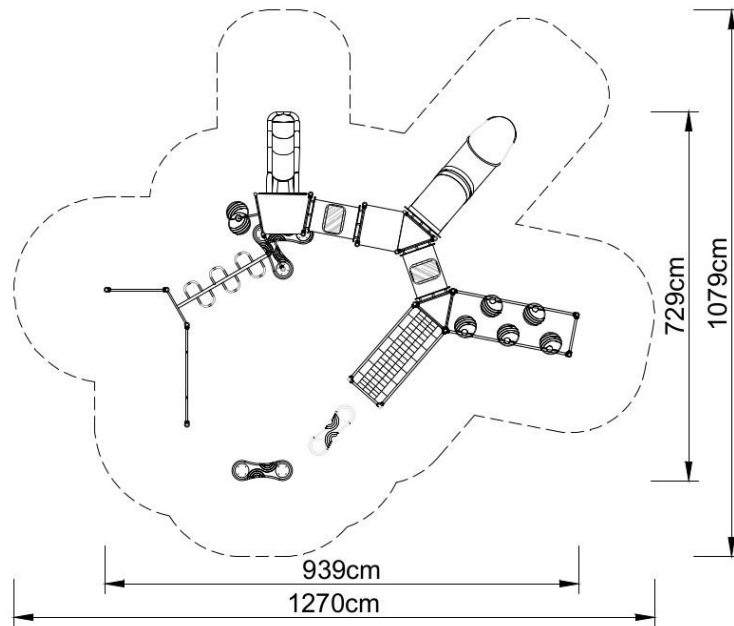

PLAY SYSTEMS

FS-PLAY 31028

Set contains:

- 1 square platform,
- 2 triangular platforms,
- 1 trapezoidal platform,
- 2 tubular connections between towers
- 1 open slide,
- 1 tube slide,
- LLDPE small steps,
- 2 Balancing benches,
- 1 rope bridge,
- 1 ladder of a snake,
- 2 LLDPE entry steps,
- Decorative roof,
- Spider web,
- Connecting elements.

PLAY SYSTEMS

FS-PLAY 31028

Technical data:

- length: 939 cm
- width: 729 cm
- height: 200 cm
- free fall height: 200 cm
- fall zone: 1270 x 1079 cm
- safety standards: EN 1176-1; EN 1176-3,

Materials:

- 60 cm diameter poles made of stainless steel, quality AISI304,
- Galvanized steel platforms, powder coated with polyester paint, antiskid
- panels made of HDP panels with a thickness of 19 mm with a high UV radiation resistance,
- finishing elements (tube connector, slide) made using the rotational method of low density polyethylene - LLDPE,
- clamps and connectors made of aluminum casting
- stainless steel nuts, screws