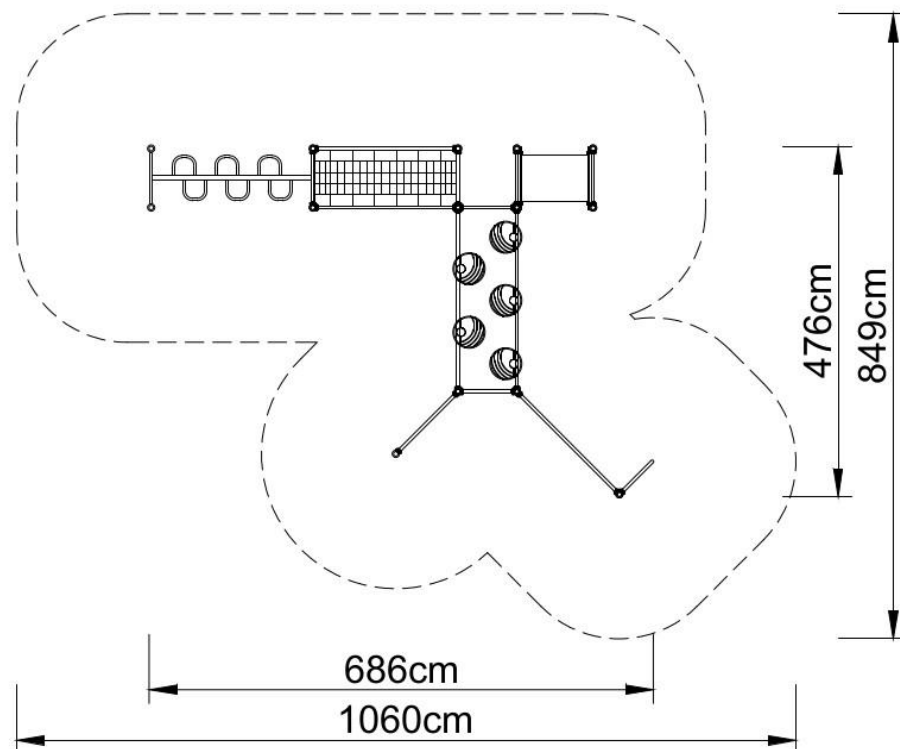

PLAY SYSTEMS

FS-PLAY 31031

Set contains:

- 1 ladder of a snake,
- 1 rope bridge,
- 1 tube connector,
- LLDPE small steps,
- 1 HDPE Climbing wall,
- 1 rope net,
- Pole caps.

PLAY SYSTEMS

Technical data:

- length: 686 cm
- width: 476 cm
- height: 200 cm
- free fall height: 200 cm
- fall zone: 1060 x 836 cm
- safety standards: EN 1176-1; EN 1176-3,

Materials:

- 60 cm diameter poles made of stainless steel, quality AISI304,
- Galvanized steel platforms, powder coated with polyester paint, antiskid
- panels made of HDP panels with a thickness of 19 mm with a high UV radiation resistance,
- finishing elements (tube connector, slide) made using the rotational method of low density polyethylene - LLDPE,
- clamps and connectors made of aluminum casting
- stainless steel nuts, screws