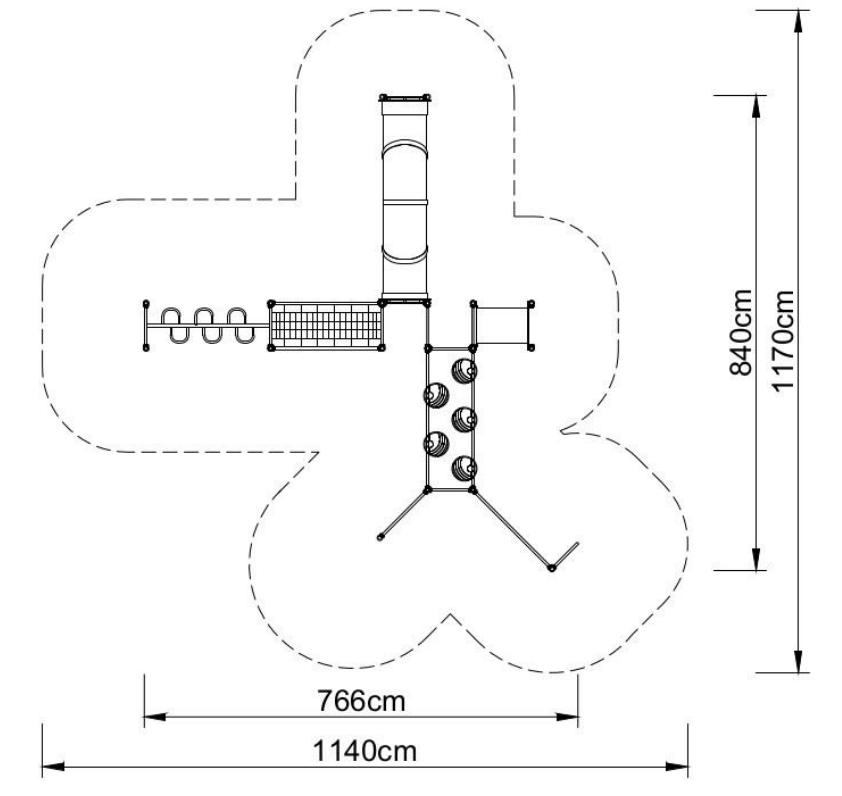

PLAY SYSTEMS

FS-PLAY 31040

Set contains:

- 1 ladder of a snake,
- 1 rope bridge,
- 2 tube connectors,
- LLDPE small steps,
- 1 HDPE Climbing wall,
- 1 rope net,
- Pole caps.

PLAY SYSTEMS

Technical data:

- length: 840 cm
- width: 766 cm
- height: 180 cm
- free fall height: 180 cm
- fall zone: 1170 x 1140 cm
- safety standards: EN 1176-1; EN 1176-3,

Materials:

- 60 cm diameter poles made of stainless steel, quality AISI304,
- Galvanized steel platforms, powder coated with polyester paint, antiskid
- panels made of HDP panels with a thickness of 19 mm with a high UV radiation resistance,
- finishing elements (tube connector, slide) made using the rotational method of low density polyethylene - LLDPE,
- clamps and connectors made of aluminum casting
- stainless steel nuts, screws