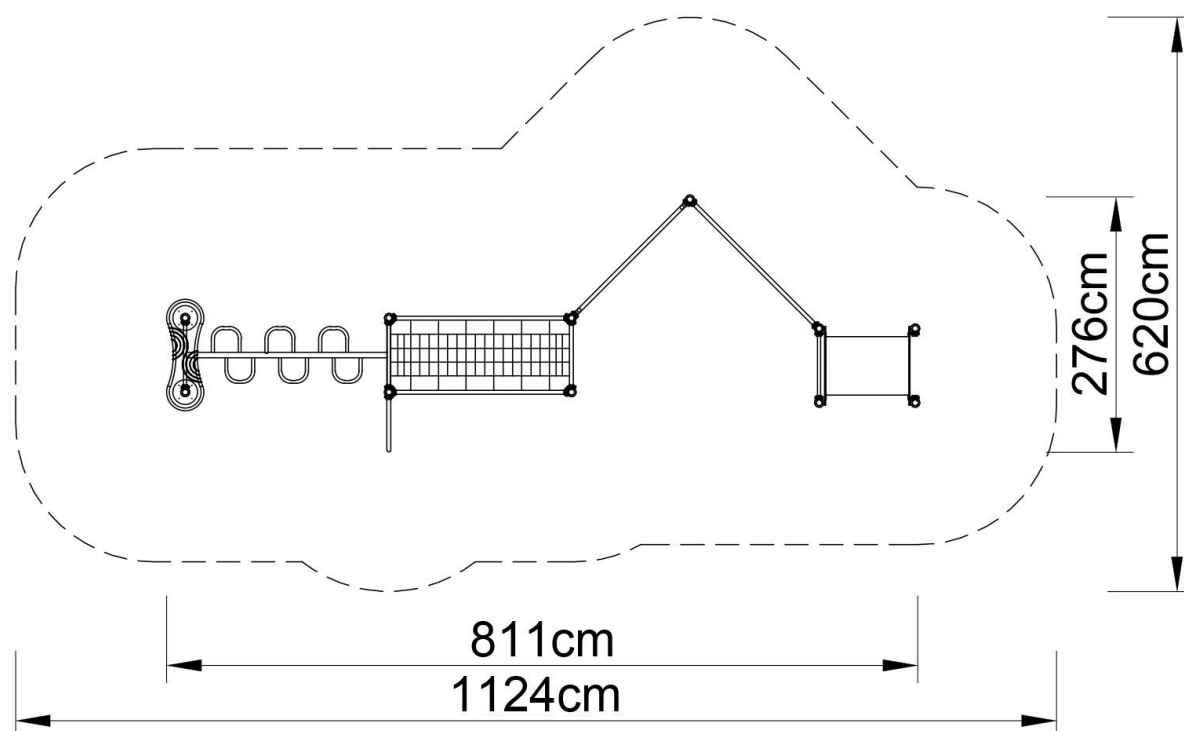

PLAY SYSTEMS

FS-PLAY 31041

Set contains:

- 1 ladder of a snake,
- 1 rope bridge,
- 1 tube connector,
- 1 LLDPE entry step,
- 1 HDPE Climbing wall,
- 1 rope net
- Pole caps.

PLAY SYSTEMS

Technical data:

- length: 811 cm
- width: 276 cm
- height: 180 cm
- free fall height: 180 cm
- fall zone: 620 x 1124 cm
- safety standards: EN 1176-1; EN 1176-3,

Materials:

- 60 cm diameter poles made of stainless steel, quality AISI304,
- Galvanized steel platforms, powder coated with polyester paint, antiskid
- panels made of HDP panels with a thickness of 19 mm with a high UV radiation resistance,
- finishing elements (tube connector, slide) made using the rotational method of low density polyethylene - LLDPE,
- clamps and connectors made of aluminum casting
- stainless steel nuts, screws