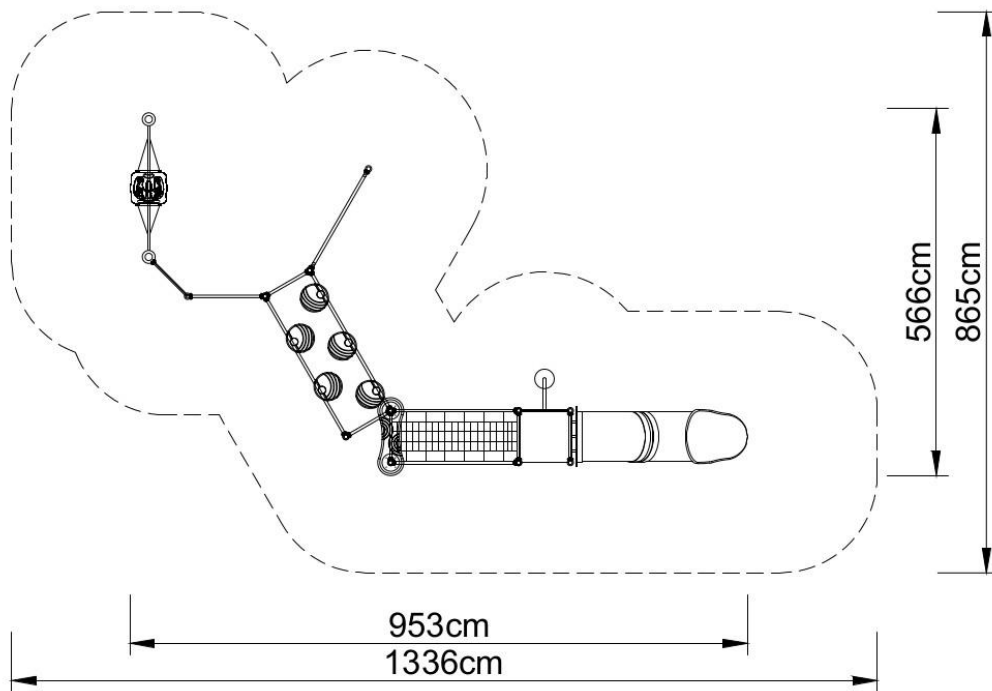

PLAY SYSTEMS

FS-PLAY 31070

Set contains:

- 1 square platform,
- 1 tube slide,
- 1 rope bridge,
- 2 HDPE Climbing walls,
- Pull rod,
- 1 LLDPE entry step,
- LLDPE small steps,
- Surfer,
- Pole caps.

PLAY SYSTEMS

Technical data:

- length: 953 cm
- width: 566 cm
- height: 180 cm
- free fall height: 180 cm
- fall zone: 1336 x 865 cm
- safety standards: EN 1176-1; EN 1176-3,

Materials:

- 60 cm diameter poles made of stainless steel, quality AISI304,
- Galvanized steel platforms, powder coated with polyester paint, antiskid
- panels made of HDP panels with a thickness of 19 mm with a high UV radiation resistance,
- finishing elements (tube connector, slide) made using the rotational method of low density polyethylene - LLDPE,
- clamps and connectors made of aluminum casting
- stainless steel nuts, screws