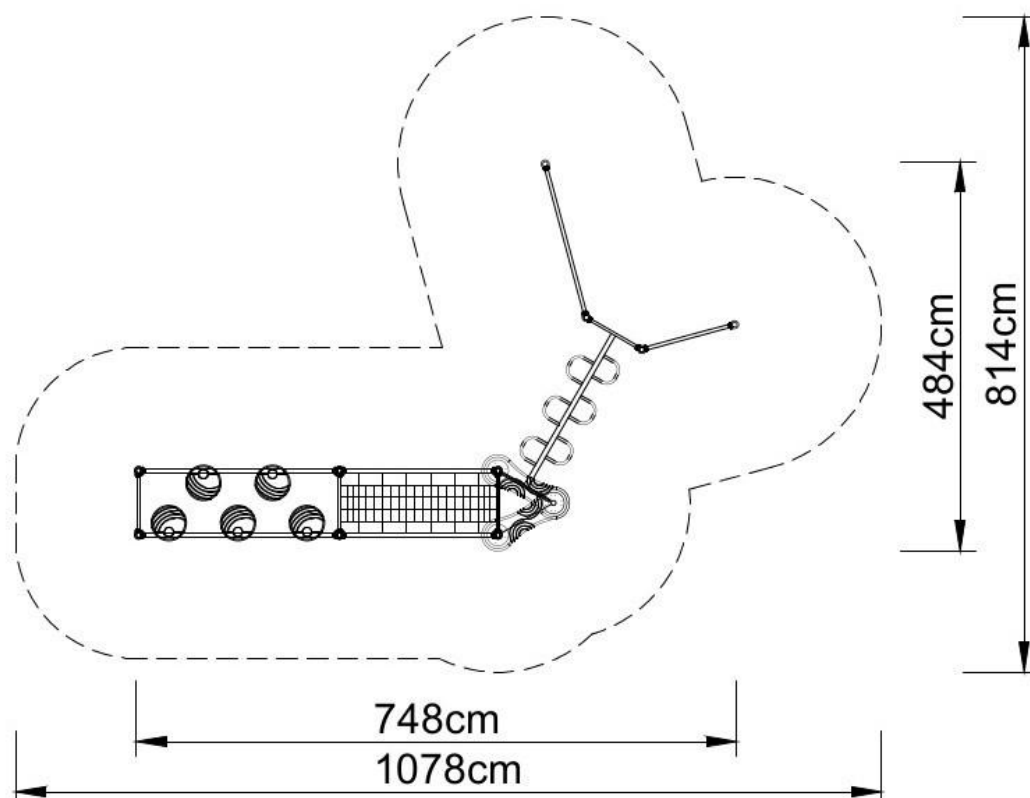

PLAY SYSTEMS

FS-PLAY 31090

Set contains:

- 1 ladder of a snake,
- 1 rope bridge,
- LLDPE small steps,
- 1 HDPE Climbing wall,
- 1 rope net
- 2 LLDPE entry steps,
- 1 decorative roof,
- Pole caps.

PLAY SYSTEMS

Technical data:

- length: 748 cm
- width: 484 cm
- height: 200 cm
- free fall height: 180 cm
- fall zone: 1078 x 814 cm
- safety standards: EN 1176-1; EN 1176-3,

Materials:

- 60 cm diameter poles made of stainless steel, quality AISI304,
- Galvanized steel platforms, powder coated with polyester paint, antiskid
- panels made of HDP panels with a thickness of 19 mm with a high UV radiation resistance,
- finishing elements (tube connector, slide) made using the rotational method of low density polyethylene - LLDPE,
- clamps and connectors made of aluminum casting
- stainless steel nuts, screws