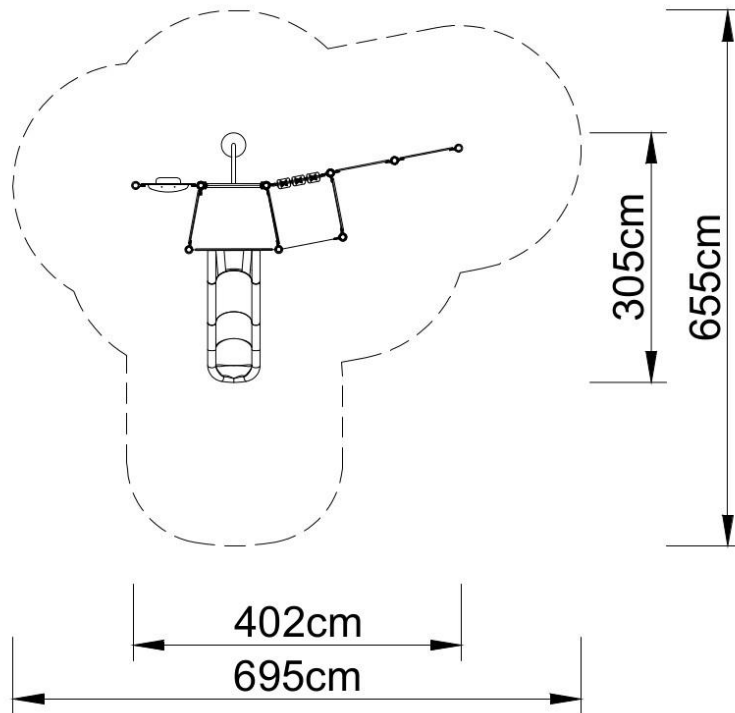

## BL-PLAY 1543.

### Set contains:

- 9 poles,
- 1 square platform,
- 1 trapezoidal platform,
- tower
- LLDPE single slide,
- 4 HDPE panels,
- plugs for posts,
- connecting elements.

The finishing elements of the square may differ from those presented in the visualization

### **Technical data:**

- length: 402 cm,
- width: 305 cm,
- platform height: 20, 60 cm,
- free fall height: 60 cm,
- fall zone: 695 x 655 cm,
- safety standards: EN 1176-1; EN 1176-3,

### **Materials:**

- 60 cm diameter poles with made of stainless steel, quality AISI304,
- Galvanized steel platforms, powder coated with polyester paint, antiskid
- panels made of HDP panels with a thickness of 19 mm with a high UV radiation resistance,
- Slide made of LLDPE, UV proof,
- finishing elements (tube connector) made using the rotational method of low density polyethylene - LLDPE,
- clamps and connectors made of aluminum casting
- stainless steel nuts, screws