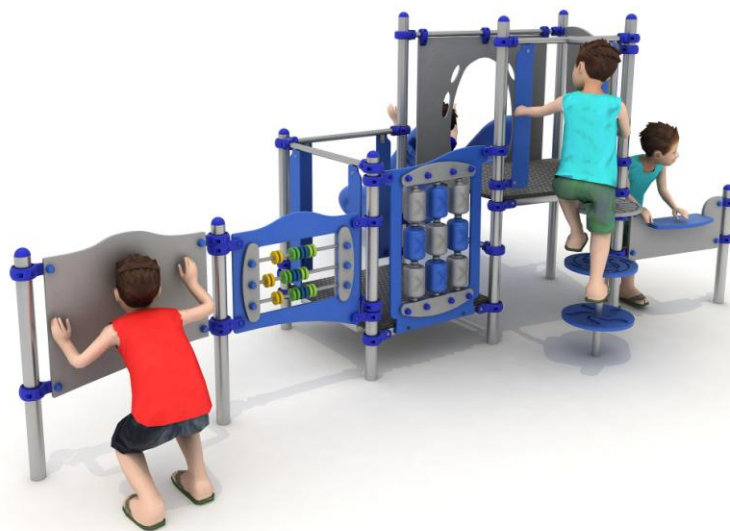

## BL-PLAY 1543.

### Set contains:

- 9 poles,
- 1 square platform,
- 1 trapezoidal platform,
- tower
- LLDPE single slide,
- 4 HDPE panels,
- plugs for posts,
- connecting elements.

The finishing elements of the square may differ from those presented in the visualization

## PLAY SYSTEMS

### **Materials:**

- 60 cm diameter poles with made of stainless steel, quality AISI304,
- Galvanized steel platforms, powder coated with polyester paint, antiskid
- panels made of HDP panels with a thickness of 19 mm with a high UV radiation resistance,
- Slide made of LLDPE, UV proof,
- finishing elements (tube connector) made using the rotational method of low density polyethylene - LLDPE,
- clamps and connectors made of aluminum casting
- stainless steel nuts, screws