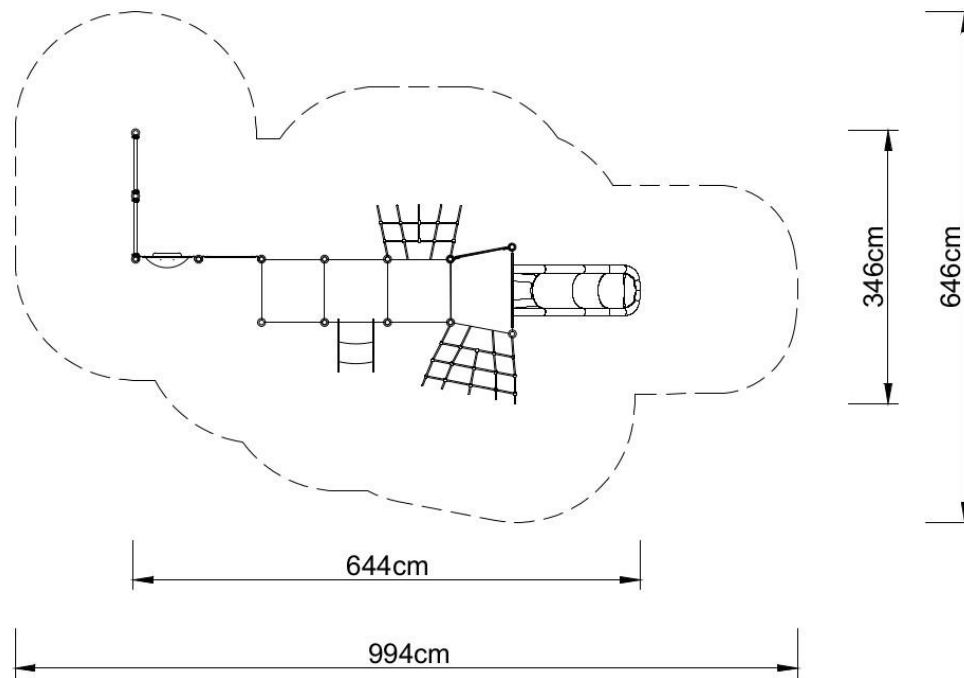

### Set contains:

- 14 poles,
- 3 square platform,
- 1 trapezoidal platform,
- Covered tower,
- Tower
- LLDPE single slide,
- stairs
- 2 rope entrance
- 7 HDPE panels,
- plugs for posts,
- connecting elements.

## **Technical data:**

- length: 644 cm,
- width: 346 cm,
- platform height: 40, 60, 80 cm,
- free fall height: 80 cm,
- fall zone: 994 x 646 cm,
- safety standards: EN 1176-1; EN 1176-3,

## **Materials:**

- 60 cm diameter poles with made of stainless steel, quality AISI304,
- Galvanized steel platforms, powder coated with polyester paint, antiskid
- panels made of HDP panels with a thickness of 19 mm with a high UV radiation resistance,
- Slide made LLDPE, UV proof,
- finishing elements (tube connector) made using the rotational method of low density polyethylene - LLDPE,
- clamps and connectors made of aluminum casting
- stainless steel nuts, screws