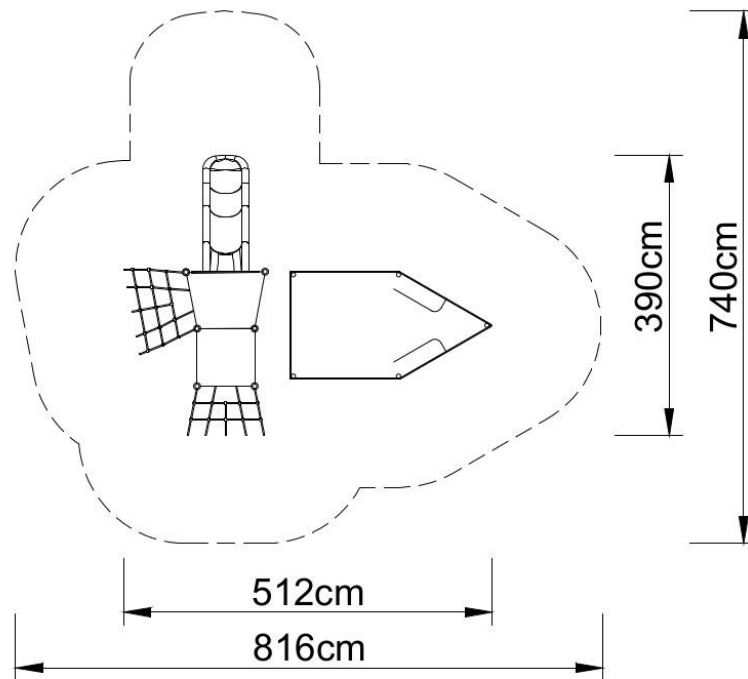

### Set contains:

- 6 poles,
- 1 square platform,
- 1 trapezoidal platform,
- LLDPE single slide,
- 2 rope entrances,
- Three educational panels,
- Ship sandpit

### **Technical data:**

- length: 512 cm
- width: 390 cm
- platform height: 90 cm
- fall zone: 816 x 740 cm
- safety standards: EN 1176-1:2009.

### **Materials:**

- 60 cm diameter poles with made of stainless steel, quality AISI304,
- Galvanized steel platforms, powder coated with polyester paint, antiskid
- panels made of HDP panels with a thickness of 19 mm with a high UV radiation resistance,
- Slide made of LLDPE,
- finishing elements (tube connector) made using the rotational method of low density polyethylene - LLDPE,
- clamps and connectors made of aluminum casting
- stainless steel nuts, screws