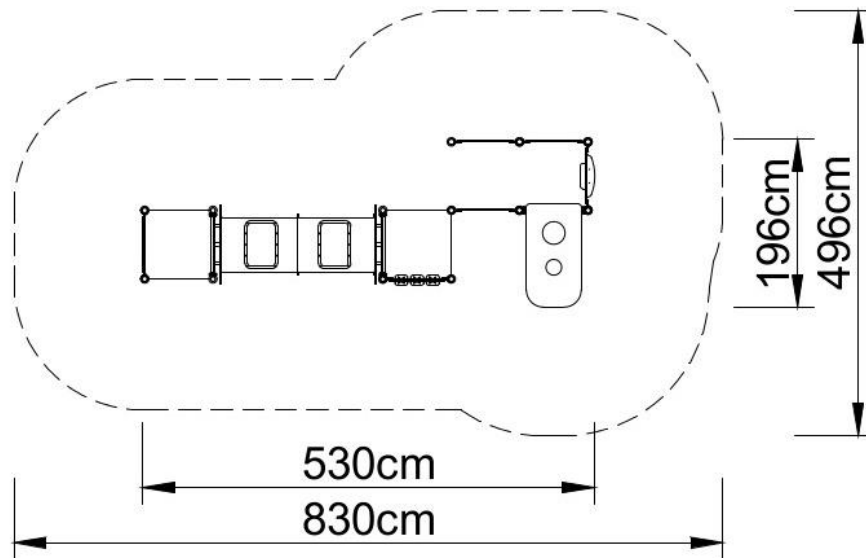

PLAY SYSTEMS

CM-PLAY 1541.

Set contain:

- 13 poles,
- 2 square platform,
- Stainless steel slide with HDPE sides,
- Tubular transition with transparent elements
- 6 HDPE panels,
- Table with bowls
- plugs for posts,
- connecting elements.

The finishing elements of the square may differ from those presented in the visualization

PLAY SYSTEMS

Technical data:

- length: 530 cm,
- width: 196 cm,
- platform height: 20, 40, 60, 80 cm,
- free fall height: 60 cm,
- fall zone: 830 x 496 cm,
- safety standards: EN 1176-1; EN 1176-3,

Materials:

- 60 cm diameter poles with made of stainless steel, quality AISI304,
- Galvanized steel platforms, powder coated with polyester paint, antiskid
- panels made of HDP panels with a thickness of 19 mm with a high UV radiation resistance,
- Slide made of stainless steel and of HDPE sheets, UV proof,
- finishing elements (tube connector) made using the rotational method of low density polyethylene - LLDPE,
- clamps and connectors made of aluminum casting
- stainless steel nuts, screws