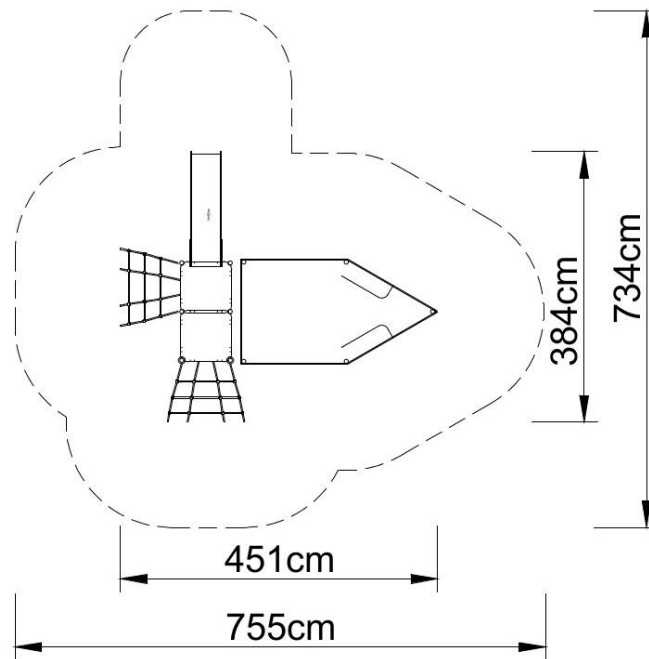

PLAY SYSTEMS

CM-PLAY 1604

Set contains:

- 6 poles,
- 2 square platforms,
- Stainless steel slide with HDPE sides
- 2 rope entrances,
- Three educational panels,
- Ship sandpit

PLAY SYSTEMS

Technical data:

- length: 451 cm
- width: 384 cm
- platform height: 90 cm
- fall zone: 755 x 734 cm
- safety standards: EN 1176-1:2009.

Materials:

- 60 cm diameter poles with made of stainless steel, quality AISI304,
- Galvanized steel platforms, powder coated with polyester paint, antiskid
- panels made of HDP panels with a thickness of 19 mm with a high UV radiation resistance,
- Slide made of stainless steel and of HDPE sheets, UV proof,
- finishing elements (tube connector) made using the rotational method of low density polyethylene - LLDPE,
- clamps and connectors made of aluminum casting
- stainless steel nuts, screws