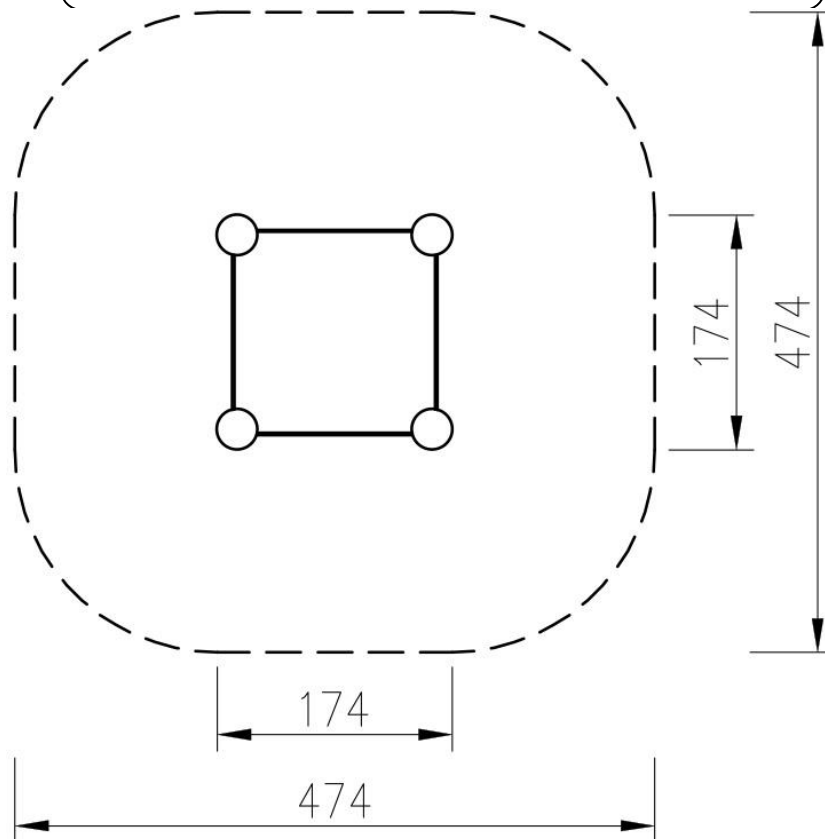

**FUX SYSTEM**

**Sandpit FS-SAND 07.**

Sandbox for small children made of HPL sheet. Corner posts made of galvanized and powder coated steel tube. Sidewalls and roof made of HDPE board colored in a weather-resistant mass.

**Technical data:**

- length: 174 cm
- width: 174 cm
- height: 35 cm
- safety zone: 474 x 474 cm
- safety standards EN 1176-1: 2009.

**Materials:**

- metal elements made of powder-coated galvanized steel,
- side walls made of HDPE board colored in a weather-resistant mass.