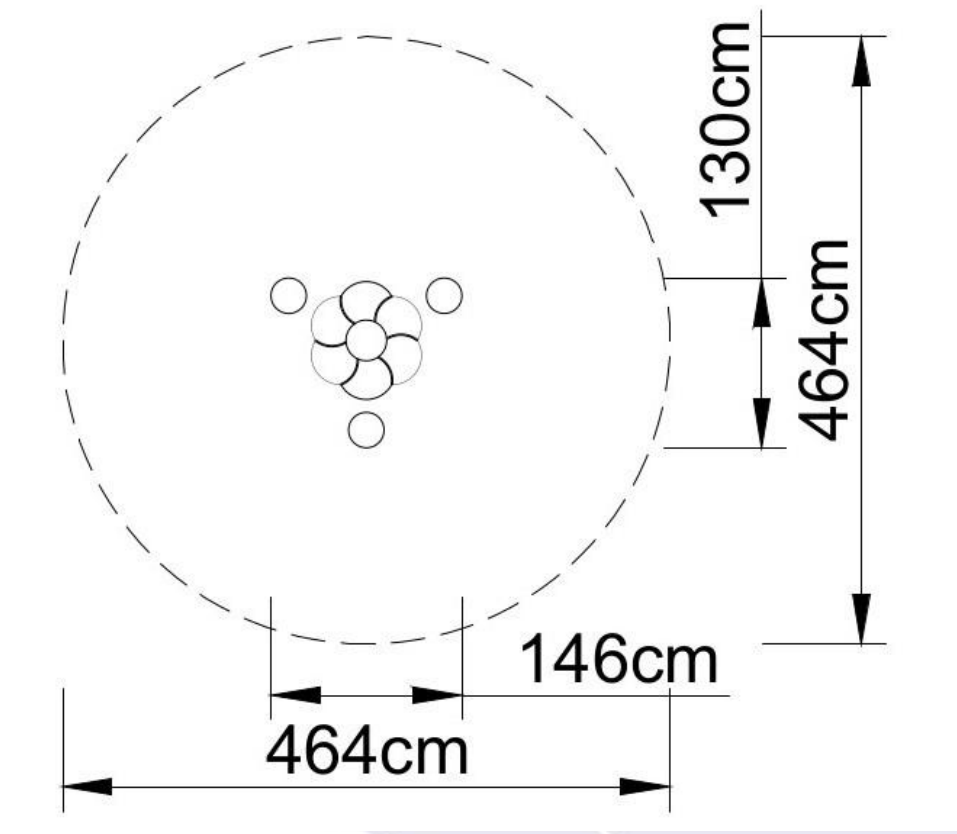

FUX SYSTEM

Sandpit FS-SAND 010.

Flower-shaped sandbox with three seats. Corner posts made of galvanized steel tube powder coated. Table top and seats made of HDPE board colored in a weather-resistant mass.

FUX SYSTEM

FUX SYSTEM ul.Podmiejska17b, 66-400 Gorzów Wlkp. Tel. (0048) 95 72 31 171,
Fax. (0048) 95 72 31 173, info@fuxsystem.pl , www.fux-system.pl

FUX SYSTEM

Technical data:

- length: 146 cm
- width: 130 cm
- height: 50 cm
- security zone: 464 x 464 cm
- safety standard: EN 1176-1.