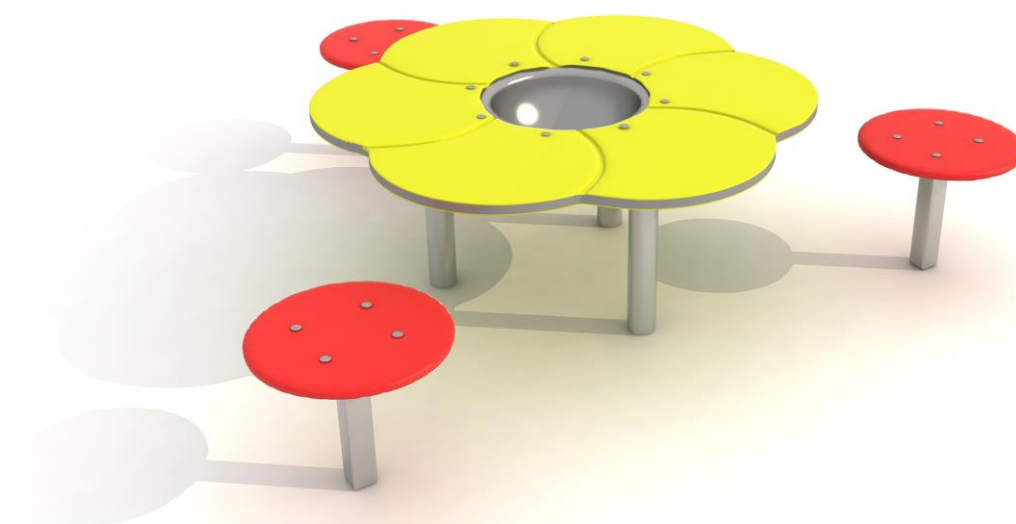

FUX SYSTEM

Sandpit FS-SAND 010.

Flower-shaped sandbox with three seats. Corner posts made of galvanized steel tube powder coated. Table top and seats made of HDPE board colored in a weather-resistant mass.

Materials:

- metal elements made of powder-coated galvanized steel,
- walls made of HDPE sheet colored in a weather-resistant mass,
- Poles made of stainless steel,
- Stainless steel screws.

FUX SYSTEM

FUX SYSTEM ul.Podmiejska17b, 66-400 Gorzów Wlkp. Tel. (0048) 95 72 31 171,
Fax. (0048) 95 72 31 173, info@fuxsystem.pl , www.fux-system.pl