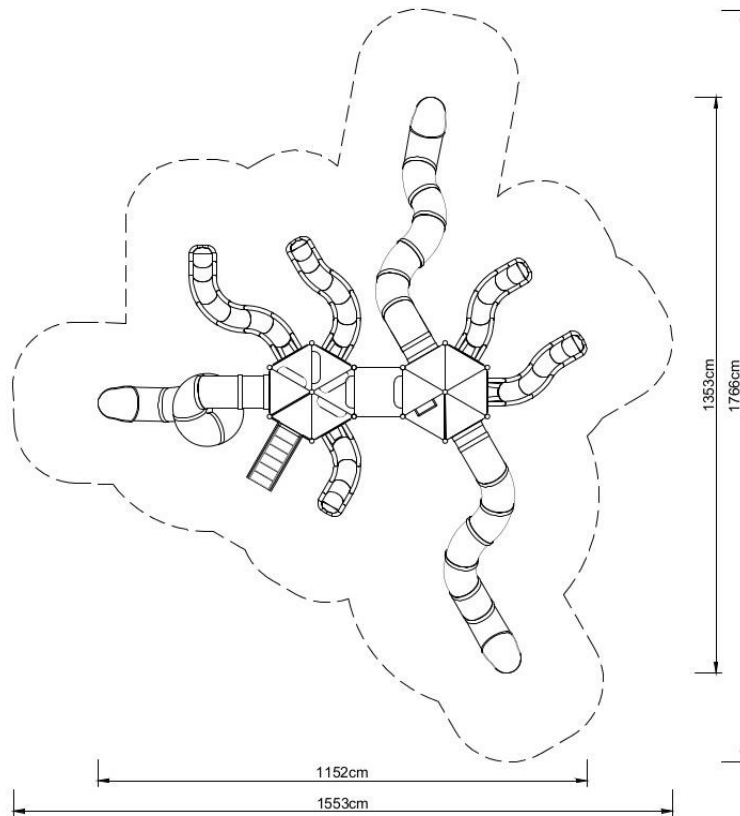

## HX-PLAY 7011.

### Set contains:

- 14 poles,
- 18 triangle platforms,
- 1 quadrant platforms,
- LLDPE entry step,
- Entry ladder,
- Stairs with railings,
- Single curved slide for 120cm platform
- 2 single curved slides for 160cm platform
- Single curved slide for 200cm. platform,
- Single curved slide for 240cm. platform,
- Sprial tube slide for 280cm. platform,
- 2 curved tube slides for 320cm. platform,
- 1 XOX panel in staineless steel frame
- Pole caps,
- 1 hexagon roof,
- 30 Panels made of HPL sheet

## **Technical data:**

- Length: 1152 cm
- Width: 1353 cm
- Platform height: 120, 160, 200, 240, 280, 320cm, total 500 cm
- Free fall height: 240 cm
- Fall zone: 1553 x 1766 cm
- Safety standard: EN 1176-1:2009; EN 1176-3:2009

## **Materials:**

- 114 mm diameter poles with made of stainless steel, quality ASIS304
- Galvanized steel platforms, powder coated with polyester paint, antiskid and waterproof 15 mm thickness HDPE floor.
- Panels 10 mm thickness HPL sheets, uv stabilized, made for outside use.
- Hexagon roof 10 mm thickness HPL sheets, uv stabilized, made for outside use.
- Slides and steps made of rotomoulded LLDPE,
- Clamps and connectors made of aluminum casting,
- Stainless steel nuts, screws and connecting elements.