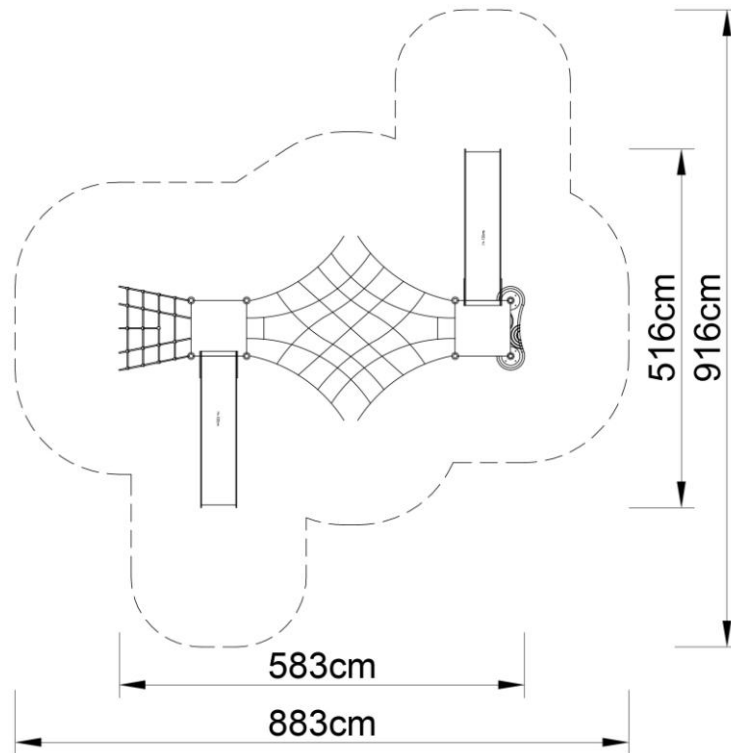

PLAY SYSTEMS

HX-PLAY 8004.

Set contains:

- 8 poles,
- 2 quadrant platforms,
- Entry ladder,
- Rope net connecting the towers,
- Entry rope net,
- 2 rotomoulded entry steps,
- 2 single slides for 120cm platform
- HPL panels,
- 1 XOX panel in stainless steel frame
- Pole caps,
- 1 HPL roof,
- Nuts, screws.

PLAY SYSTEMS

Technical data:

- Length: 583 cm
- Width: 516 cm
- Height: 350 cm
- Platform height: 120 cm
- Free fall height: 120 cm
- Fall zone: 883 x 916 cm
- Safety standard: EN 1176-1:2009; EN 1176-3:2009

Materials:

- 60cm diameter poles with made of stainless steel, quality AISI304,
- Galvanized steel platforms, powder coated with polyester paint, 15mm thickness antiskid HDPE floor,
- Panels and roof 10mm thickness HPL sheets, uv stabilized, made for outside use.
- Slides made of stainless steel and of HPL sheets, UV proof. Wooden color.
- Clamps and connectors made of aluminum casting,
- Stainless steel nuts, screws.