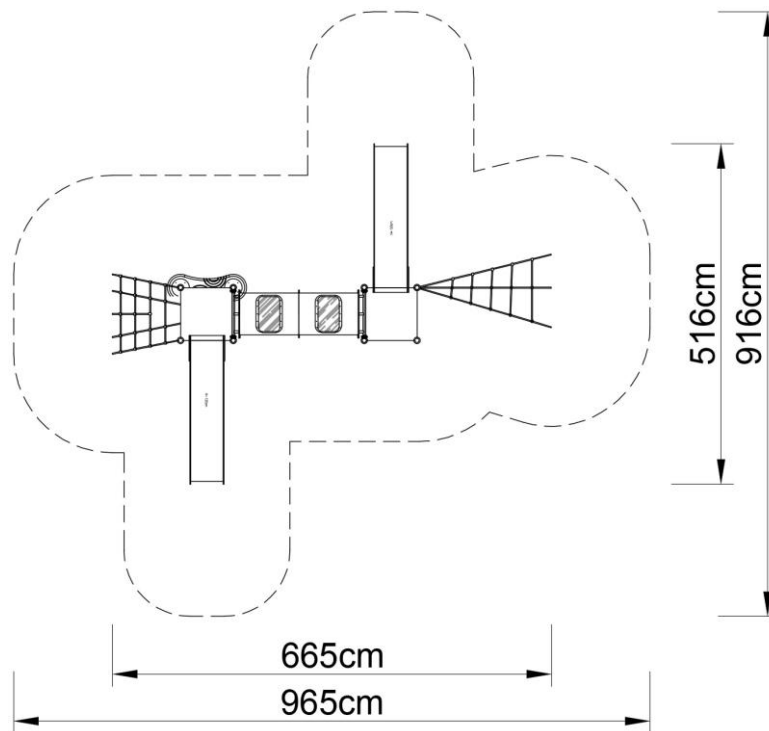

### Set contains:

- 8 poles,
- 2 quadrant platforms,
- Entry ladder,
- Tube conector with windows,
- Entry rope net,
- Twisted rope net,
- LLDPE entry step,
- 2 single slides for 20cm. platform,
- HPL panels,
- 1 XOX panel in stainless steel frame,
- Pole caps,
- 1 HPL roofs,
- Bolts, nuts, screws.

## Technical data:

- Length: 665 cm
- Width: 516 cm
- Height: 350 cm
- Platform height: 120 cm
- Free fall height: 120 cm
- Fall zone: 965 x 916 cm
- Safety standard: EN 1176-1:2009; EN 1176-3:2009

## Materials:

- 60cm diameter poles with made of stainless steel, quality AISI304,
- Galvanized steel platforms, powder coated with polyester paint, 15mm thickness antiskid HDPE floor,
- Panels and roof 10mm thickness HPL sheets, uv stabilized, made for outside use.
- Slides made of stainless steel and of HPL sheets, UV proof. Wooden color.
- Clamps and connectors made of aluminum casting,
- Stainless steel nuts, screws.