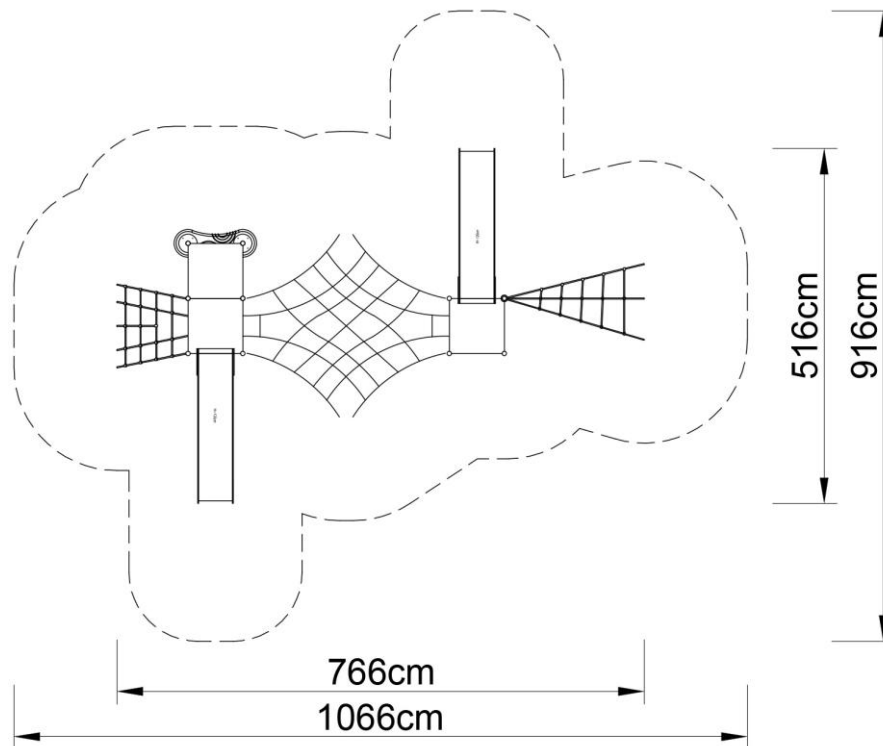

## HX-PLAY 8008.

### Set contains:

- 10 poles,
- 3 quadrant platforms,
- Entry ladder,
- Rope net connecting the towers,
- Entry rope net,
- Twisted rope net,
- LLDPE entry step,
- 2 single slides for 120cm. platform,
- HPL panels,
- 1 XOX panel in stainless steel frame,
- Pole caps,
- 1 HPL roof,
- Bolts, nuts.

### Technical data:

- Length: 766 cm
- Width: 516 cm
- Height: 350 cm
- Platform height: 100, 120 cm
- Free fall height: 120 cm
- Fall zone: 1066 x 916 cm
- Safety standards: EN 1176-1:2009; EN 1176-3:2009

### Materials:

- 60cm diameter poles with made of stainless steel, quality AISI304,
- Galvanized steel platforms, powder coated with polyester paint, 15mm thickness antiskid HDPE floor,
- Panels and roof 10mm thickness HPL sheets, uv stabilized, made for outside use.
- Slides made of stainless steel and of HPL sheets, UV proof. Wooden color.
- Clamps and connectors made of aluminum casting,
- Stainless steel nuts, screws.