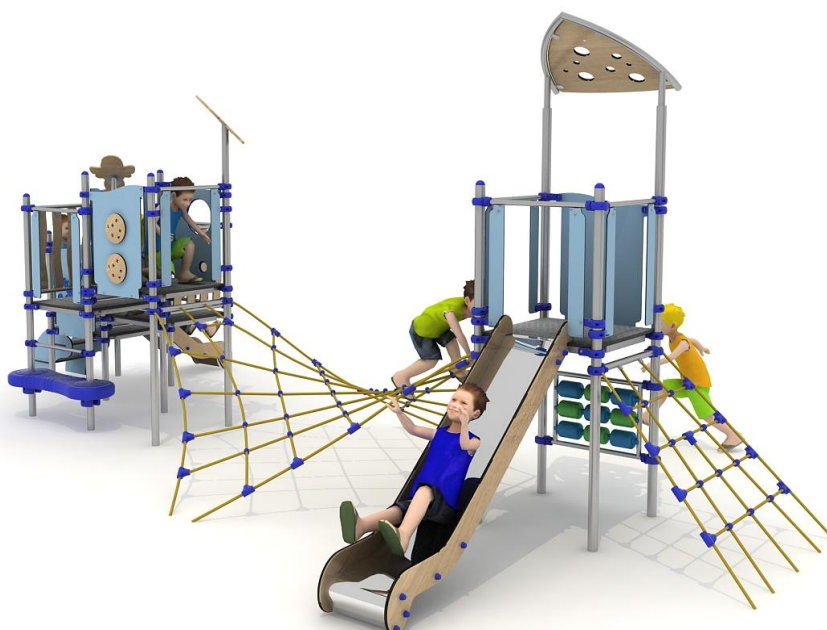

PLAY SYSTEMS

HX-PLAY 8010.

Set contains:

- 14 poles,
- 5 quadrant platform,
- Entry ladder,
- Entry rope net,
- Rope net connecting the towers,
- LLDPE entry step,
- steps,
- Single slide for 60cm. platform,
- Single slide for 120cm. platform,
- HPL panels,
- 1 XOX panel in stainless steel frame,
- Pole caps,
- 1 HPL roof,
- 2 HPL decorative roofs,

PLAY SYSTEMS

Technical data:

- Length: 787 cm
- Width: 498 cm
- Height : 350 cm
- Platform height: 60, 80, 100, 120 cm
- Free fall height: 120 cm
- Fall zone: 1086 x 898 cm
- Safety standards: EN 1176-1:2009; EN 1176-3:2009

Materials:

- 60cm diameter poles with made of stainless steel, quality AISI304,
- Galvanized steel platforms, powder coated with polyester paint, 15mm thickness antiskid HDPE floor,
- Panels and roof 10mm thickness HPL sheets, uv stabilized, made for outside use.
- Slides made of stainless steel and of HPL sheets, UV proof. Wooden color.
- Clamps and connectors made of aluminum casting,
- Stainless steel nuts, screws.