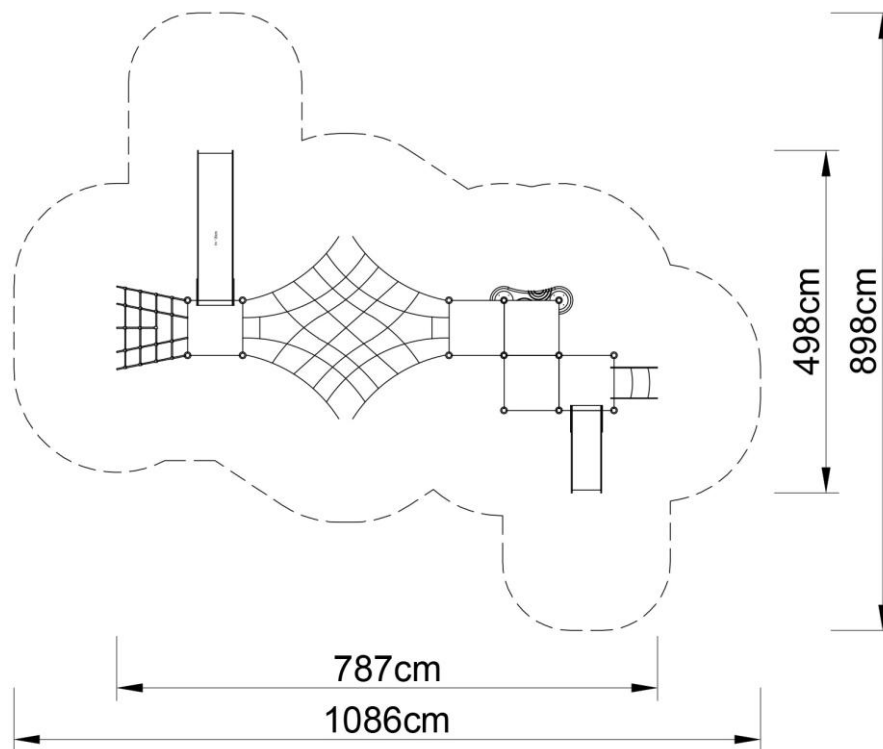

PLAY SYSTEMS

HX-PLAY 8010.

Set contains:

- 14 poles,
- 5 quadrant platform,
- Entry ladder,
- Entry rope net,
- Rope net connecting the towers,
- LLDPE entry step,
- steps,
- Single slide for 60cm. platform,
- Single slide for 120cm. platform,
- HPL panels,
- 1 XOX panel in stainless steel frame,
- Pole caps,
- 1 HPL roof,
- 2 HPL decorative roofs,

PLAY SYSTEMS

Technical data:

- Length: 787 cm
- Width: 498 cm
- Height : 350 cm
- Platform height: 60, 80, 100, 120 cm
- Free fall height: 120 cm
- Fall zone: 1086 x 898 cm
- Safety standards: EN 1176-1:2009; EN 1176-3:2009

Materials:

- 60cm diameter poles with made of stainless steel, quality AISI304,
- Galvanized steel platforms, powder coated with polyester paint, 15mm thickness antiskid HDPE floor,
- Panels and roof 10mm thickness HPL sheets, uv stabilized, made for outside use.
- Slides made of stainless steel and of HPL sheets, UV proof. Wooden color.
- Clamps and connectors made of aluminum casting,
- Stainless steel nuts, screws.