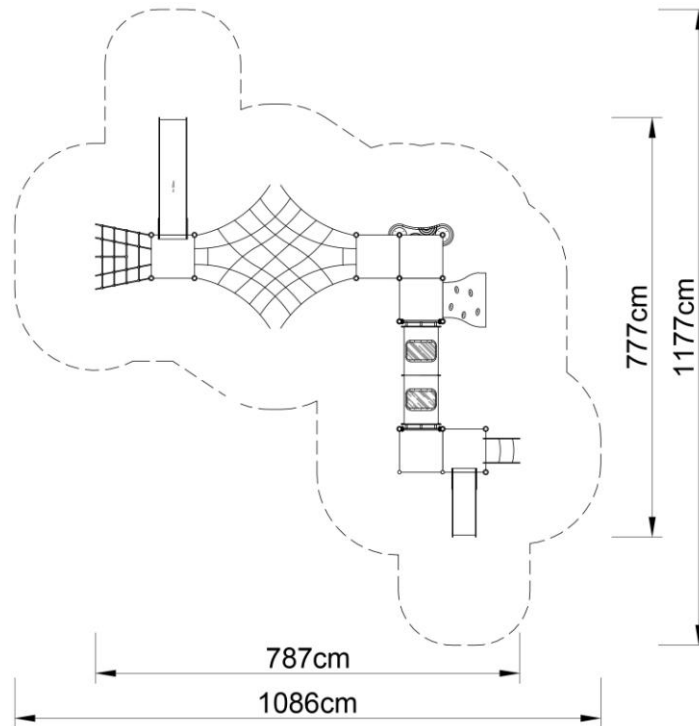

PLAY SYSTEMS

HX-PLAY 8013.

Set contains:

- 14 poles,
- 5 quadrant platform,
- Entry ladder,
- Rope net connecting the towers
- Tube conector with windows
- Entry rope net,
- Climbing wall entry
- LLDPE entry step,
- Stairs,
- Single slide for 60cm. platform,
- Single slide for 120cm. platform,
- HPL panels,
- 1 XOX panel in stainless steel frame,
- Pole caps,
- 3 HPL roof,

PLAY SYSTEMS

Technical data:

- Length: 787 cm
- Width: 777 cm
- Height: 350 cm
- Platform height: 60, 80, 100, 120 cm
- Free fall height: 120 cm
- Fall zone: 1086 x 1177 cm
- Safety standards: EN 1176-1:2009; EN 1176-3:2009

Materials:

- 60cm diameter poles with made of stainless steel, quality AISI304,
- Galvanized steel platforms, powder coated with polyester paint, 15mm thickness antiskid HDPE floor,
- Panels and roof 10mm thickness HPL sheets, uv stabilized, made for outside use.
- Slides made of stainless steel and of HPL sheets, UV proof. Wooden color.
- Clamps and connectors made of aluminum casting,
- Stainless steel nuts, screws.