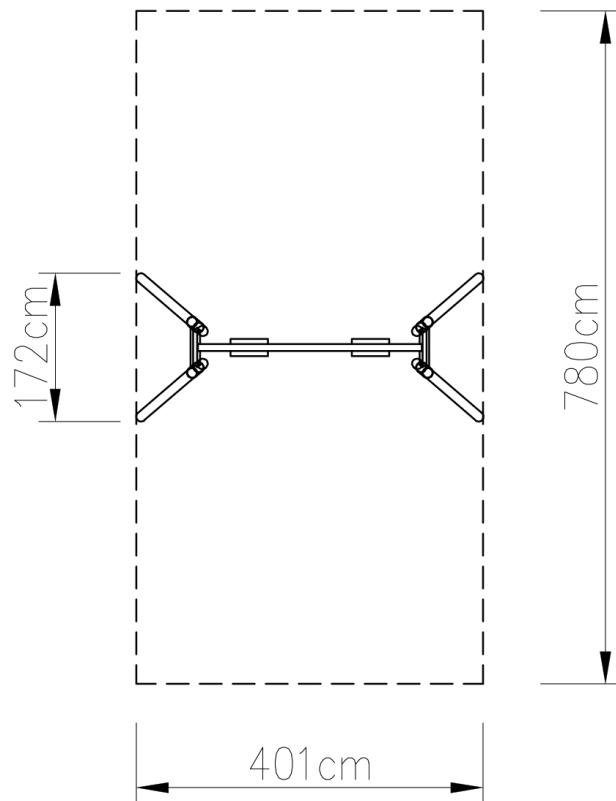

SWING PZ.220

Technical data:

- Length: 401 cm
- Width: 170 cm
- Height: 250 cm
- Area demand: 401 x 780 cm
- Safety norms: PN-EN 1176-1; PN-EN 1176-2

Materials:

- Stainless steel,
- Seat Rotomolding