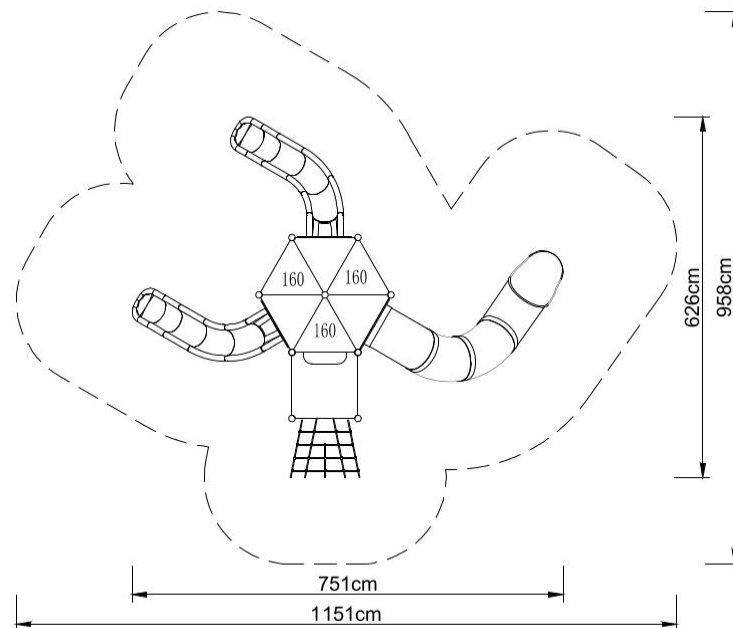

PLAY SYSTEMS

Playground TC-PLAY 6022.

Set contains:

- 8 poles,
- 1 hexagonal platform
- 1 square platform,
- Input grid,
- Tube swivel slide from the platform 160 cm
- Two swivel slides from the platform 120, 160 cm,
- 1 XOX panel in stainless steel frame
- Plugs for posts
- connecting elements.
- 6 LLDPE decorative canopies,
- 4 Panels made of HPL sheet.

PLAY SYSTEMS

Technical data:

- Length: 751 cm
- Width: 626 cm
- Height: 350 cm
- Platform height: 120, 160 cm
- Free fall height: 160 cm
- Fall zone: 1151 x 958 cm
- Safety standards: EN 1176-1:2009; EN 1176-3:2009

Materials:

- 114 mm diameter poles with made of stainless steel, quality ASIS304
- Galvanized steel platforms, powder coated with polyester paint, antiskid and waterproof 15 mm thickness HDPE floor.
- Panels 10 mm thickness HPL sheets, uv stabilized, made for outside use.
- Slides and steps made of rotomoulded LLDPE,
- Clamps and connectors made of aluminum casting,
- Stainless steel nuts, screws and connecting elements.