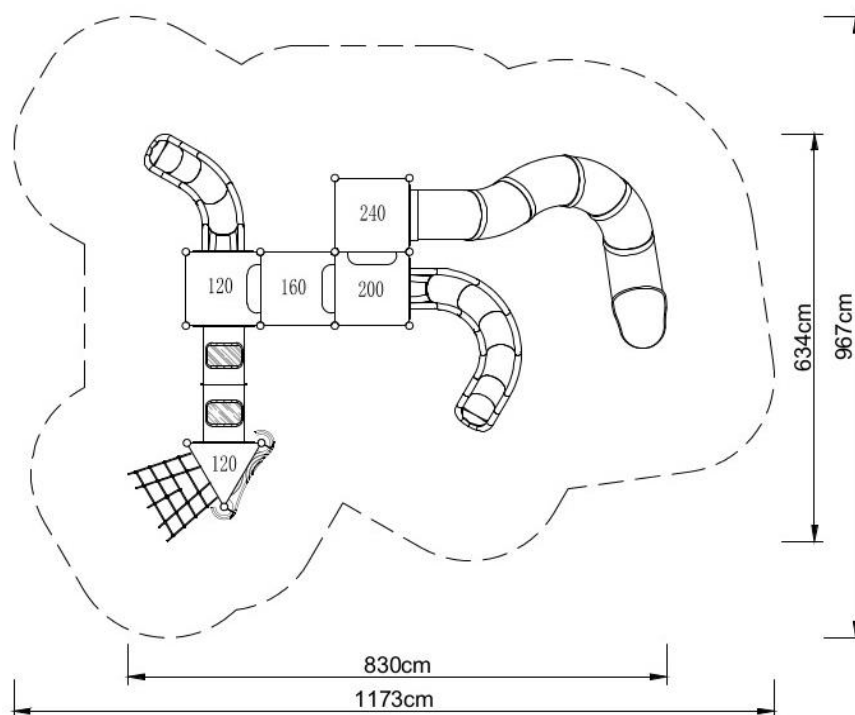

## Playground TC-PLAY 6031.

### Set contains:

- 13 poles,
- 4 square platforms,
- 1 triangular platform,
- 2 entrance ladders,
- 1 input grid,
- Tube long tube passage with windows 240 cm,
- long tube passage with windows 200 cm
- long tube passage with windows 120 cm
- 1 XOX panel in stainless steel frame,
- long tube passage with windows
- plugs for posts
- connecting elements.
- 1 LLDPE decorative canopies
- 1 square roof,
- 6 Panels made of HPL sheet.

## **Technical data:**

- Length: 830 cm
- Width: 634 cm
- Height: 450 cm
- Platform height: 120, 160, 200, 240 cm
- Free fall height: 200 cm
- Fall zone: 1173 x 967 cm
- Safety standards: EN 1176-1:2009; EN 1176-3:2009

## **Materials:**

- 114 mm diameter poles with made of stainless steel, quality ASIS304
- Galvanized steel platforms, powder coated with polyester paint, antiskid and waterproof 15 mm thickness HDPE floor.
- Panels 10 mm thickness HPL sheets, uv stabilized, made for outside use.
- hexagon roof 10 mm thickness HPL sheets, uv stabilized, made for outside use.
- Slides and steps made of rotomoulded LLDPE,
- Clamps and connectors made of aluminum casting,
- Stainless steel nuts, screws and connecting elements.