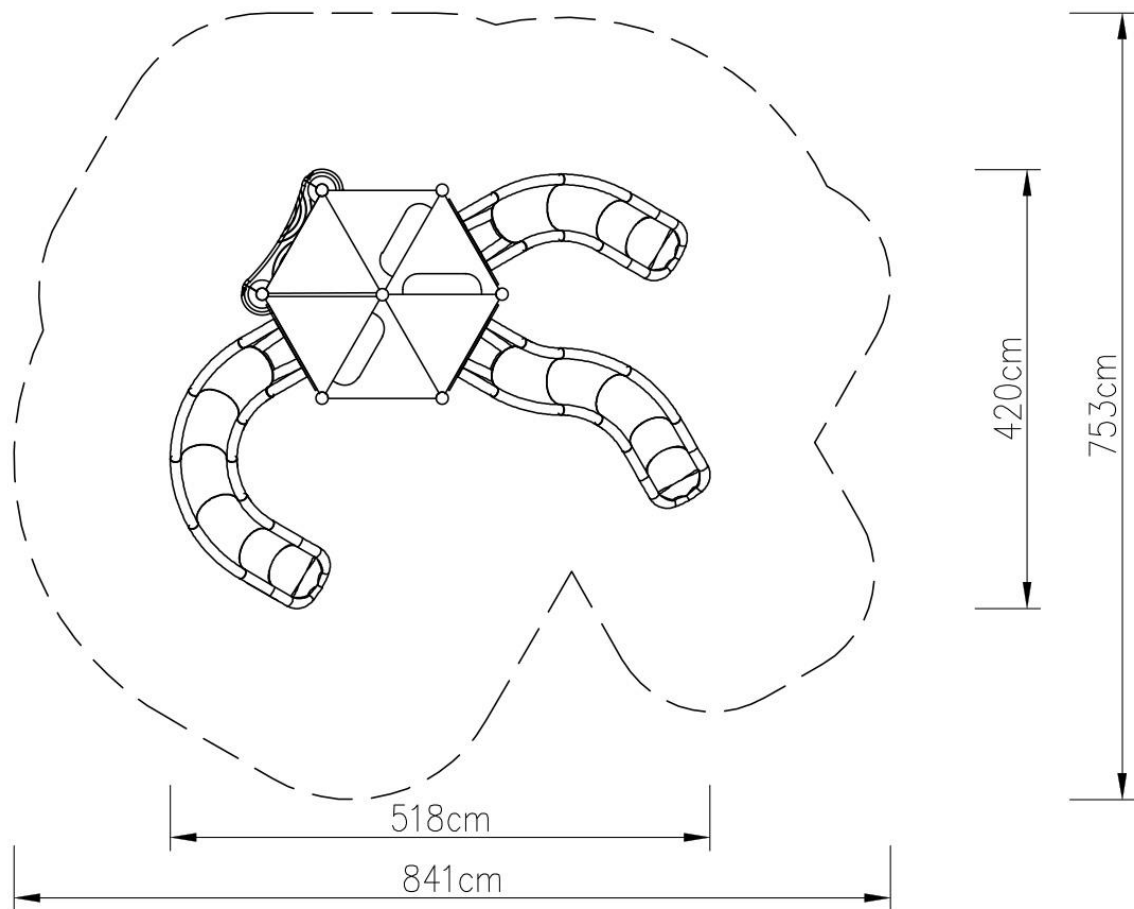

PLAY SYSTEMS

Playground TC-PLAY 7005.

Set contains:

- 7 poles,
- 6 triangle platforms,
- LLDPE entry step,
- Single curved slide for 120cm. platform,
- Single curved slide for 160cm. platform,
- Single curved slide for 200cm. platform,
- 1 XOX panel in stainless steel frame,
- Pole caps,
- 9 Panels made of HPL sheet

PLAY SYSTEMS

Technical data:

- Length: 518 cm
- Width: 420 cm
- Height: 360 cm
- Platform height: 80, 120, 160, 200 cm,
- Free fall height: 200 cm
- Fall zone: 841 x 753 cm
- Safety standard: EN 1176-1:2009; EN 1176-3:2009

Materials:

- 114 mm diameter poles with made of stainless steel, quality ASIS304
- Galvanized steel platforms, powder coated with polyester paint, antiskid and waterproof 15 mm thickness HDPE floor.
- Panels 10 mm thickness HPL sheets, uv stabilized, made for outside use.
- Slides and steps made of rotomoulded LLDPE,
- Clamps and connectors made of aluminum casting,
- Stainless steel nuts, screws and connecting elements.