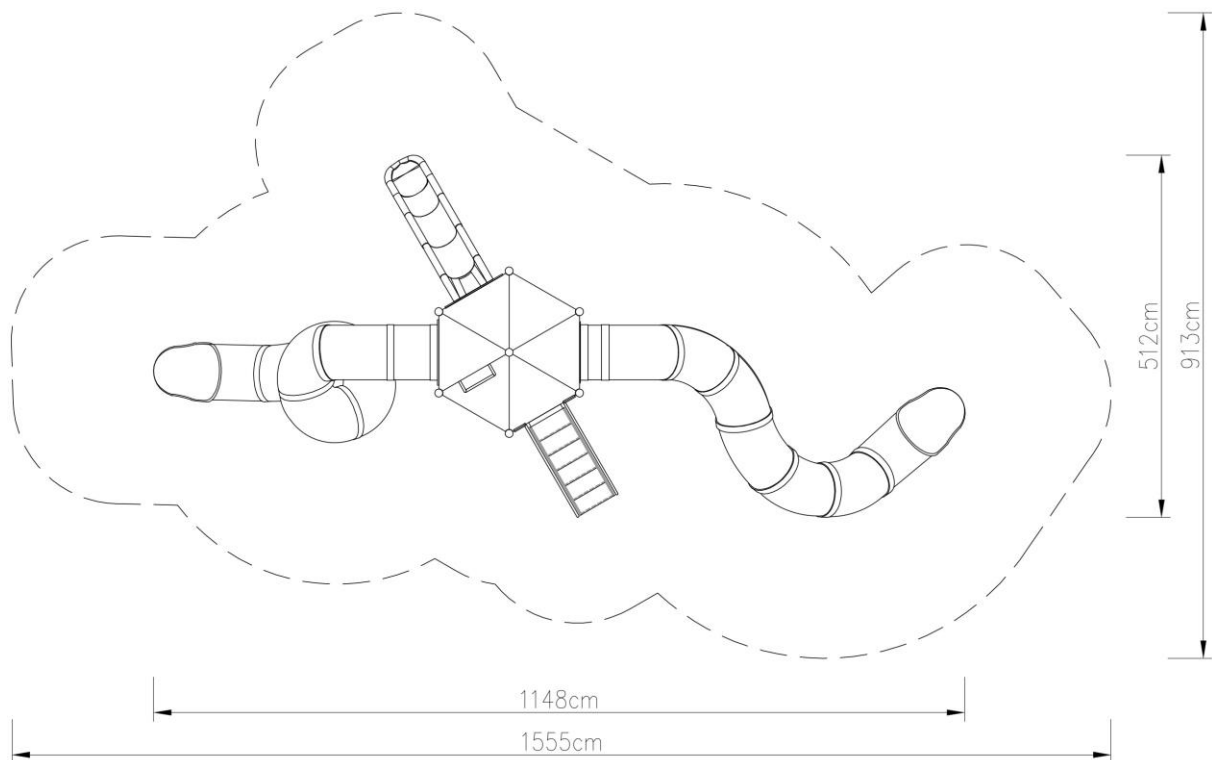

## Playground TC-PLAY 7007.

### Set contains:

- 7 poles,
- 10 triangle platforms,
- Steps with railings,
- Entry rope net,
- Single slide for 120cm. platform,
- Tube slide for 280cm. platform,
- Spiral tube slide for 280cm. platform,
- Pole caps,
- 17 Panels made of HPL sheet

## **Technical data:**

- Length: 1148 cm
- Width: 512 cm
- Height: 420 cm
- Platform height: 120, 280 cm
- Free fall height: 200 cm
- Fall zone: 1555 x 913 cm
- Safety standard: EN 1176-1:2009; EN 1176-3:2009

## **Materials:**

- 114 mm diameter poles with made of stainless steel, quality ASIS304
- Galvanized steel platforms, powder coated with polyester paint, antiskid and waterproof 15 mm thickness HDPE floor.
- Panels 10 mm thickness HPL sheets, uv stabilized, made for outside use.
- Slides and steps made of rotomoulded LLDPE,
- Clamps and connectors made of aluminum casting,
- Stainless steel nuts, screws and connecting elements.