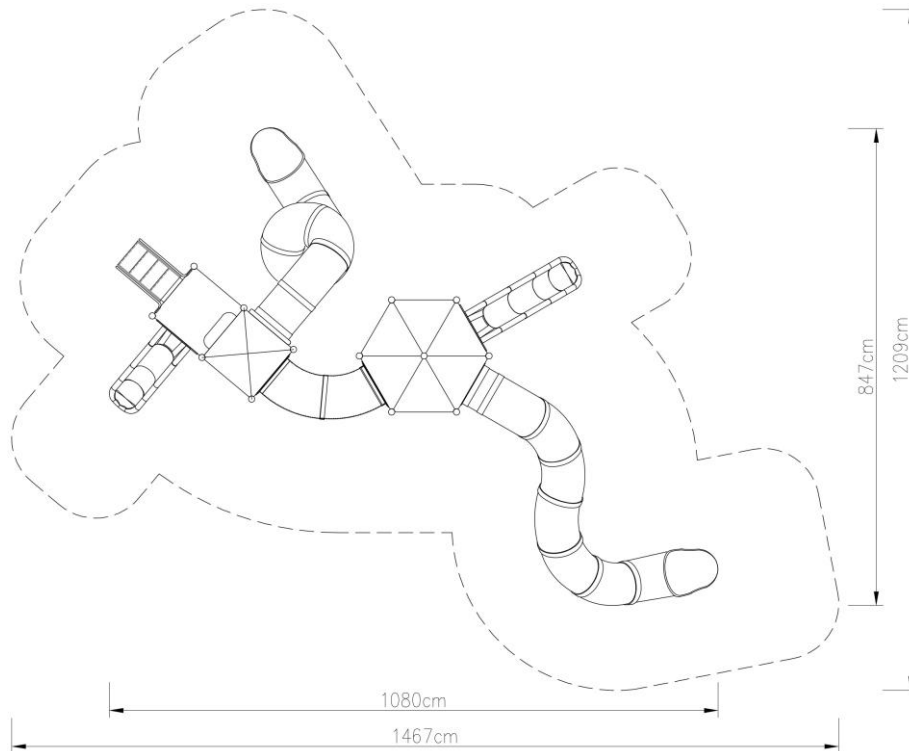

PLAY SYSTEMS

Playground TC-PLAY 7008.

Set contains:

- 13 poles,
- 10 triangle platforms,
- 3 quadrant platforms,
- Entry rope net,
- Steps with railings,
- 2 curved tube connectors,
- Single slide for 80 cm. platform,
- Single slide for 120cm. platform,
- Curved tube slide for 280cm. platform,
- Spiral tube slide for 280cm. platform,
- 1 XOX panel in stainless steel frame,
- Pole caps,
- 1 hexagon roof,
- 3 Panels made of HPL sheet.

PLAY SYSTEMS

Technical data:

- Length: 1080 cm
- Width: 847 cm
- Height: 500 cm
- Platform height: 80, 120, 280 cm
- Free fall height: 200 cm
- Fall zone: 1467 x 1209 cm
- Safety standard: EN 1176-1:2009; EN 1176-3:2009

Materials:

- 114 mm diameter poles with made of stainless steel, quality ASIS304
- Galvanized steel platforms, powder coated with polyester paint, antiskid and waterproof 15 mm thickness HDPE floor.
- Panels 10 mm thickness HPL sheets, uv stabilized, made for outside use.
- hexagon roof 10 mm thickness HPL sheets, uv stabilized, made for outside use.
- Slides and steps made of rotomoulded LLDPE,
- Clamps and connectors made of aluminium casting,
- Stainless steel nuts, screws and connecting elements.