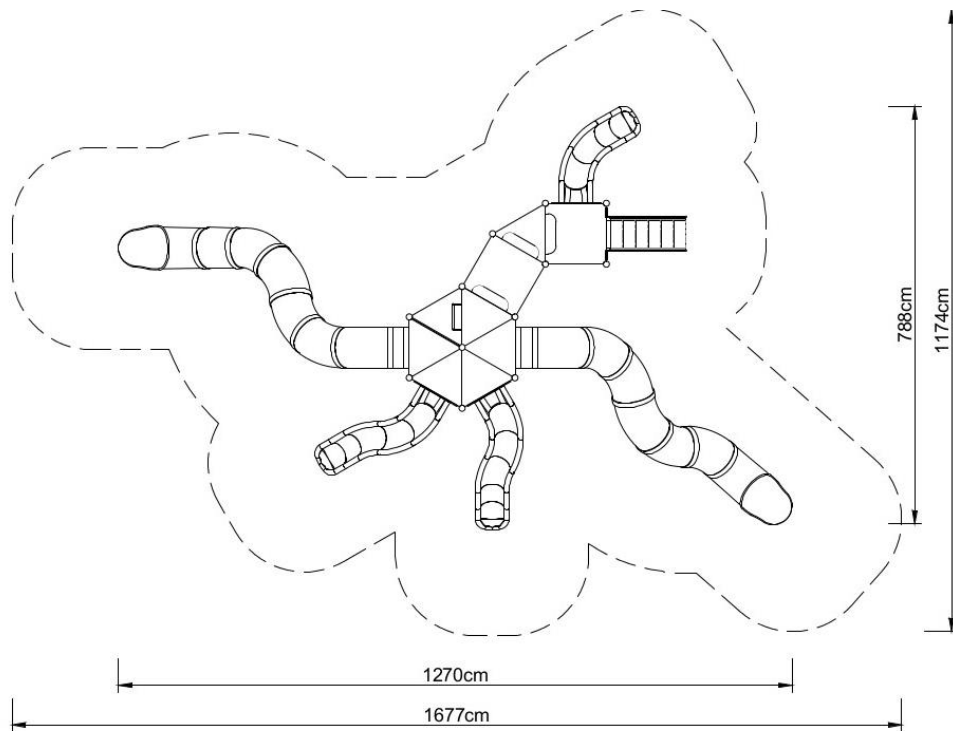

PLAY SYSTEMS

Playground TC-PLAY 7009.

Set contains:

- 12 poles,
- 12 triangle platforms,
- 2 quadrant platforms,
- LLDPE entry step,
- Entry ladder,
- Stairs with railings,
- Single curve slide for 120cm. platform,
- 2 single curved slides for 160cm. platform
- 2 curved tube slides for 320cm. platform
- 1 XOX panel in stainless steel frame,
- Ladder between the levels of the towers
- Pole caps,
- 1 hexagon roof for tower,
- 25 Panels made of HPL sheet

PLAY SYSTEMS

Technical data:

- Length: 1270 cm
- Width: 788 cm
- Height: 500 cm
- Platform height: 120, 160, 200, 240, 320 cm
- Free fall height: 320 cm
- Fall zone: 1677 x 1174 cm
- Safety standard: EN 1176-1:2009; EN 1176-3:2009

Materials:

- 114 mm diameter poles with made of stainless steel, quality ASIS304
- Galvanized steel platforms, powder coated with polyester paint, antiskid and waterproof 15 mm thickness HDPE floor.
- Panels 10 mm thickness HPL sheets, uv stabilized, made for outside use.
- hexagon roof 10 mm thickness HPL sheets, uv stabilized, made for outside use.
- Slides and steps made of rotomoulded LLDPE,
- Clamps and connectors made of aluminum casting,
- Stainless steel nuts, screws and connecting elements.