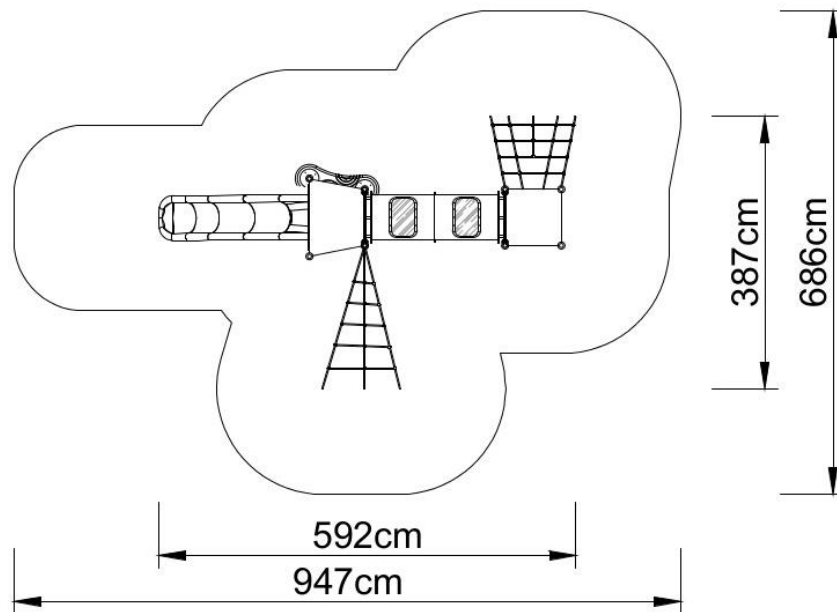

PLAY SYSTEMS

TC-PLAY 8003.

Set contains:

- 8 poles,
- 2 square platforms,
- Tube connector,
- Entry ladder,
- Entry rope net,
- Twisted rope net,
- LLDPE entry step,
- Single slide for 120 cm platform,
- HPL panels,
- 1 XOX panel in stainless steel frame,
- Pole caps,
- 1 HPL roof,

PLAY SYSTEMS

Technical data:

- Length: 592 cm
- Width: 387 cm
- Height: 350 cm
- Platform height: 120 cm
- Free fall height: 120 cm
- Fall zone: 947 x 686 cm
- Safety standard: EN 1176-1:2009; EN 1176-3:2009

Materials:

- 60cm diameter poles with made of stainless steel, quality AISI304,
- Galvanized steel platforms, powder coated with polyester paint, antiskid 15mm thicknes HDPE as a floor,
- Panels and roof 10mm thickness HPL sheets, uv stabilized, made for outside use.
- Steps made of LLDPE rotomoulded polyurethane,
- Slides made of rotomoulded LLDPE,
- Clamps and connectors made of aluminum casting,
- Stainless steel nuts, screws.