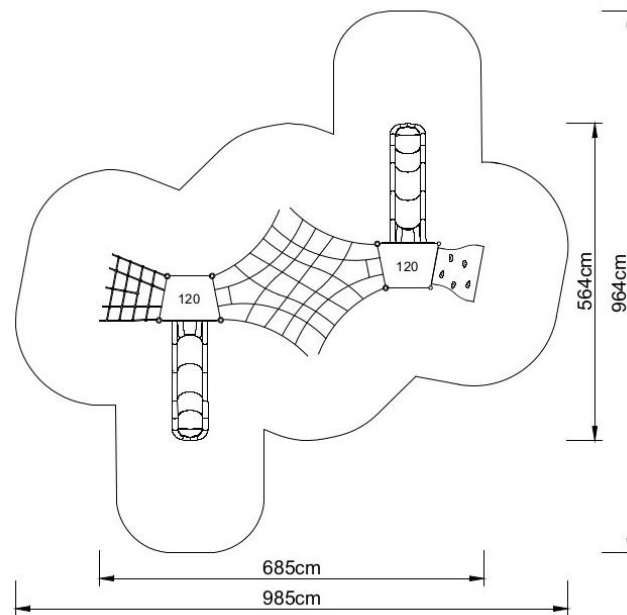

PLAY SYSTEMS

TC-PLAY 8004.

Set contains:

- 8 poles,
- 2 square platforms,
- Entry ladder,
- Rope net connecting towers,
- Entry rope net,
- 2 LLDPE entry step,
- 2 Single slides for 120 cm platform,
- HPL panels,
- 1 XOX panel in stainless steel frame,
- Pole caps,
- 1 HPL roof,

PLAY SYSTEMS

Technical data:

- Length: 685 cm
- Width: 564 cm
- Height: 350 cm
- Platform height: 120 cm
- Free fall height: 120 cm
- Fall zone: 985 x 964 cm
- Safety standard: EN 1176-1:2009; EN 1176-3:2009

Materials:

- 60cm diameter poles with made of stainless steel, quality AISI304,
- Galvanized steel platforms, powder coated with polyester paint, antiskid 15mm thicknes HDPE as a floor,
- Panels and roof 10mm thickness HPL sheets, uv stabilized, made for outside use.
- Steps made of LLDPE rotomoulded polyurethane,
- Slides made of rotomoulded LLDPE,
- Clamps and connectors made of aluminum casting,
- Stainless steel nuts, screws.