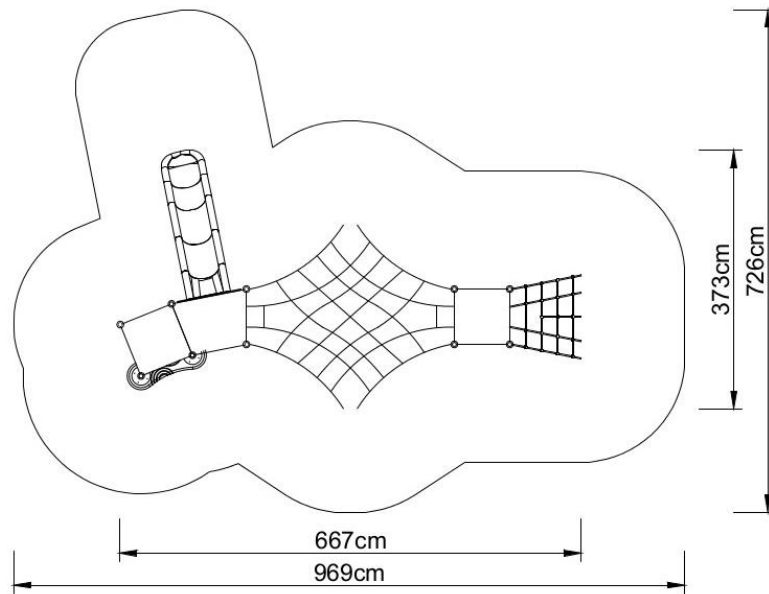

PLAY SYSTEMS

TC-PLAY 8005.

Set contains:

- 10 poles,
- 3 square platforms,
- Entry ladder,
- Entry rope net,
- Rope net connecting towers,
- LLDPE entry step,
- Single slide for 120 cm platform,
- HPL panels,
- 1 XOX panel in stainless steel frame,
- Pole caps,
- 1 HPL roof,

PLAY SYSTEMS

Technical data:

- Length: 667 cm
- Width: 373 cm
- Height: 350 cm
- Platform height: 100, 120 cm
- Free fall height: 120 cm
- Fall zone: 969 x 726 cm
- Safety standard: EN 1176-1:2009; EN 1176-3:2009

Materials:

- 60cm diameter poles with made of stainless steel, quality AISI304,
- Galvanized steel platforms, powder coated with polyester paint, antiskid 15mm thicknes HDPE as a floor,
- Panels and roof 10mm thickness HPL sheets, uv stabilized, made for outside use.
- Steps made of LLDPE rotomoulded polyurethane,
- Slides made of rotomoulded LLDPE,
- Clamps and connectors made of aluminum casting,
- Stainless steel nuts, screws.