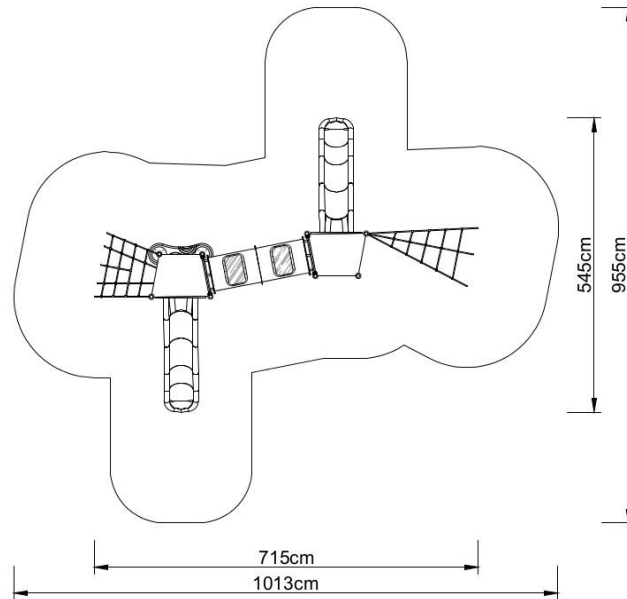

PLAY SYSTEMS

TC-PLAY 8007.

Set contains:

- 8 poles,
- 2 square platforms,
- Entry ladder,
- Tube connector,
- Entry rope net,
- Twisted rope net,
- LLDPE entry step,
- 2 Single slide for 120 cm platform,
- HPL panels,
- 1 XOX panel in stainless steel frame,
- Pole caps,
- 1 HPL roof,

PLAY SYSTEMS

Technical data:

- Length: 715 cm
- Width: 545 cm
- Height: 350 cm
- Platform height: 120 cm
- Free fall height: 120 cm
- Fall zone: 1013 x 955 cm
- Safety standard: EN 1176-1:2009; EN 1176-3:2009

Materials:

- 60cm diameter poles with made of stainless steel, quality AISI304,
- Galvanized steel platforms, powder coated with polyester paint, antiskid 15mm thicknes HDPE as a floor,
- Panels and roof 10mm thickness HPL sheets, uv stabilized, made for outside use.
- Steps made of LLDPE rotomoulded polyurethane,
- Slides made of rotomoulded LLDPE,
- Clamps and connectors made of aluminum casting,
- Stainless steel nuts, screws.