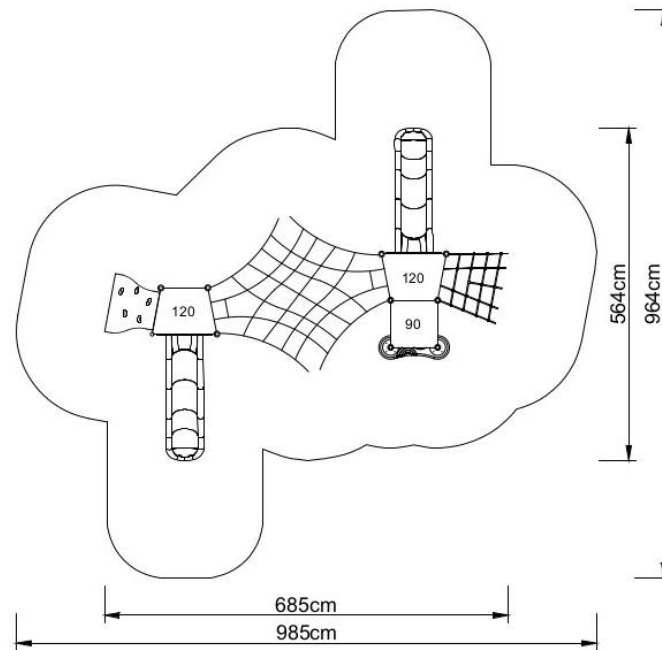

PLAY SYSTEMS

TC-PLAY 8008.

Set contains:

- 10 poles,
- 3 square platforms,
- Entry ladder,
- Rope net connecting towers,
- Entry rope net,
- Twisted rope net,
- LLDPE entry step,
- 2 Single slide for 120 cm platform,
- HPL panels,
- 1 XOX panel in stainless steel frame,
- Pole caps,
- 1 HPL roof.

PLAY SYSTEMS

Technical data:

- Length: 685 cm
- Width: 564 cm
- Height: 350 cm
- Platform height: 100, 120 cm
- Free fall height: 120 cm
- Fall zone: 985 x 964 cm
- Safety standard: EN 1176-1:2009; EN 1176-3:2009

Materials:

- 60cm diameter poles with made of stainless steel, quality AISI304,
- Galvanized steel platforms, powder coated with polyester paint, antiskid 15mm thicknes HDPE as a floor,
- Panels and roof 10mm thickness HPL sheets, uv stabilized, made for outside use.
- Steps made of LLDPE rotomoulded polyurethane,
- Slides made of rotomoulded LLDPE,
- Clamps and connectors made of aluminum casting,
- Stainless steel nuts, screws.