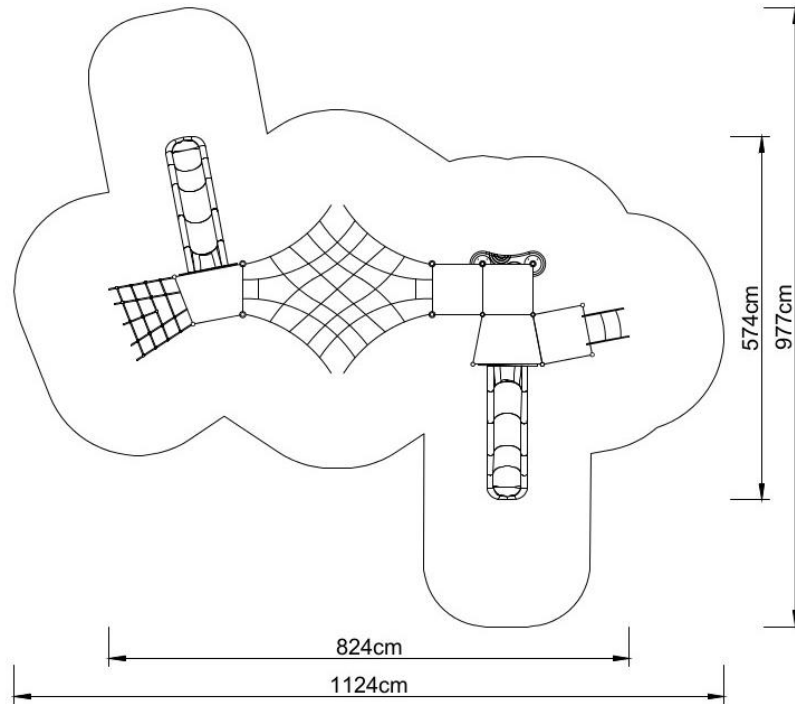

## TC-PLAY 8010.

### Set contains:

- 14 poles,
- 5 square platforms,
- Entry ladder,
- Rope net connecting towers,
- Entry rope net,
- LLDPE entry step,
- Steps,
- Single slide for 80 cm platform
- Single slide for 120 cm platform,
- HPL panels,
- 1 XOX panel in stainless steel frame,
- Pole caps,
- 1 HPL roof,
- 2 HPL decorative roofs

## **Technical data:**

- Length: 824 cm
- Width: 574 cm
- Height: 350 cm
- Platform height: 60, 80, 100, 120 cm
- Free fall height: 120 cm
- Fall zone: 1124 x 977 cm
- Safety standard: EN 1176-1:2009; EN 1176-3:2009

## **Materials:**

- 60cm diameter poles with made of stainless steel, quality AISI304,
- Galvanized steel platforms, powder coated with polyester paint, antiskid 15mm thicknes HDPE as a floor,
- Panels and roof 10mm thickness HPL sheets, uv stabilized, made for outside use.
- Steps made of LLDPE rotomoulded polyurethane,
- Slides made of rotomoulded LLDPE,
- Clamps and connectors made of aluminum casting,
- Stainless steel nuts, screws.