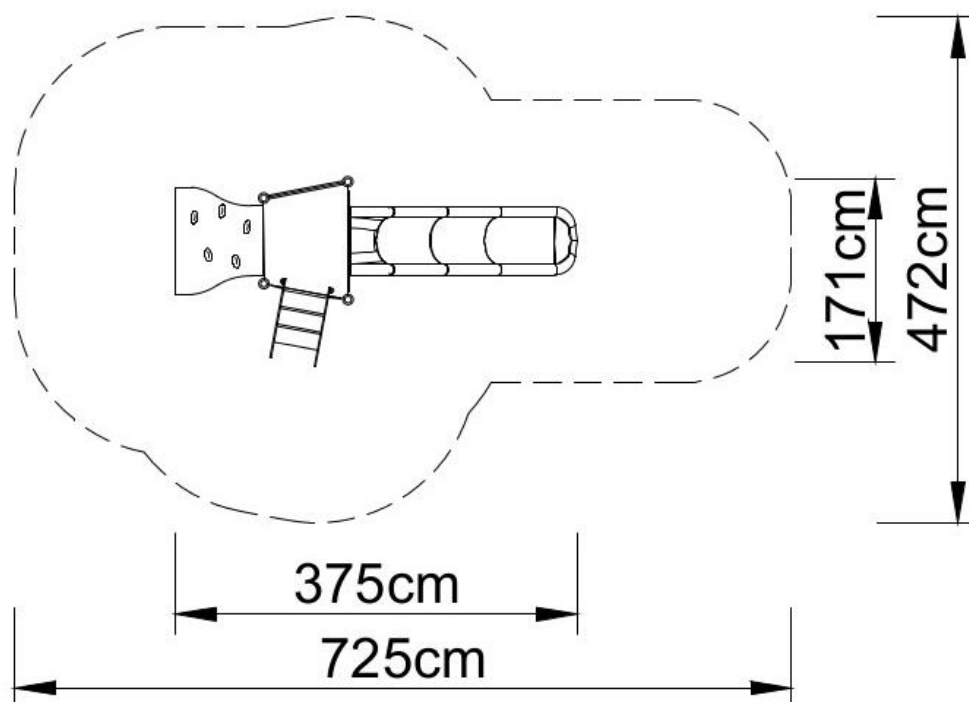

#### Set contains:

- 4 poles,
- 1 square platform,
- Entry steps,
- Climbing wall,
- Single open slide for 120 cm platform,
- 1 HPL panel,
- 1 XOX panel in stainless steel frame
- pole caps,
- 1 HPL decorative roof,

### **Technical data:**

- Length: 375 cm
- Width: 171 cm
- Height : 300 cm
- Platform height: 120 cm
- Free fall height: 120 cm
- Fall zone: 725 x 472 cm
- Safety standard: EN 1176-1:2009; EN 1176-3:2009

### **Materials:**

- 60cm diameter poles with made of stainless steel, quality AISI304,
- Galvanized steel platforms, powder coated with polyester paint, 15mm thickness antiskid HDPE floor,
- Panels and roof 10mm thickness HPL sheets, uv stabilized, made for outside use.
- Slides made of rotomoulded LLDPE,
- Clamps and connectors made of aluminum casting,
- Stainless steel nuts, screws.